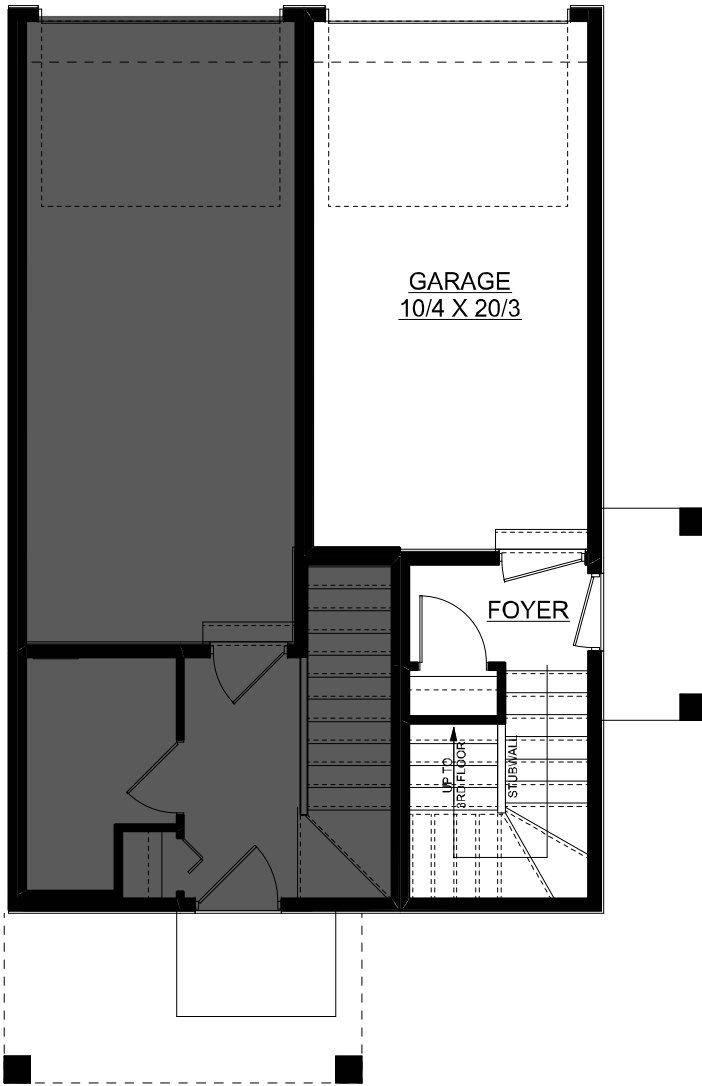

Westley

834 sq. ft.

2 bedrooms + 1 bathroom

MAIN FLOOR PLAN
103 SQ. FT.

THIRD FLOOR PLAN
731 SQ. FT.