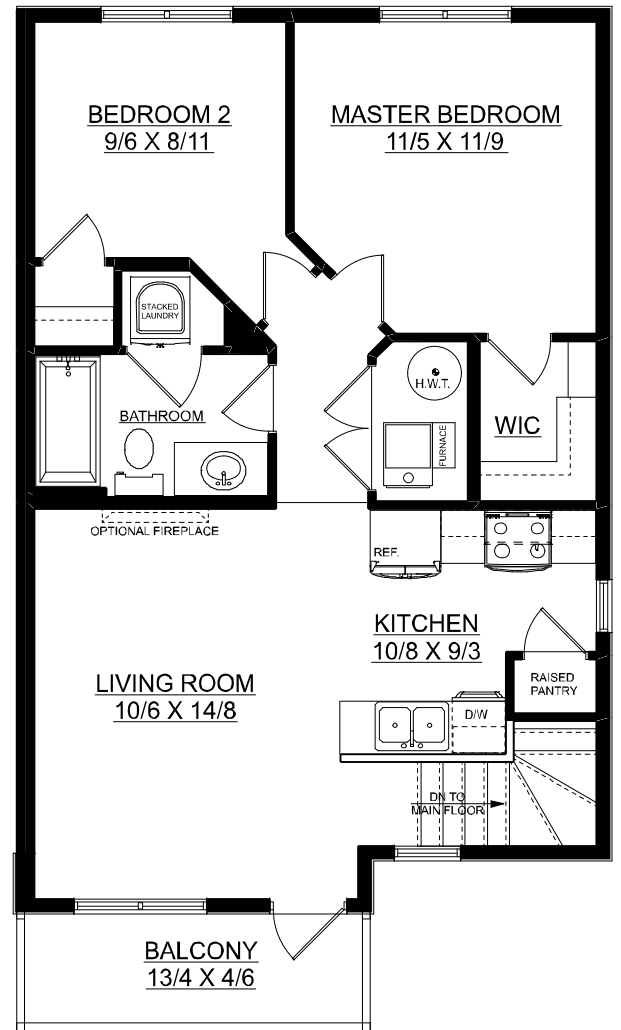

Westley

834 sq. ft.

2 bedrooms + 1 bathroom

MAIN FLOOR PLAN
103 SQ. FT.

THIRD FLOOR PLAN
731 SQ. FT.