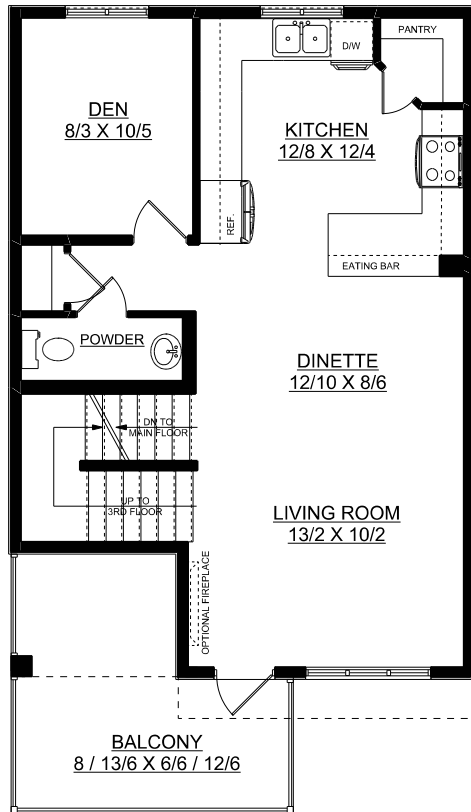

Madison

1504 sq. ft.

3 bedrooms + 2.5 bathrooms + den

MAIN FLOOR PLAN
178 SQ. FT.

SECOND FLOOR PLAN
656 SQ. FT.

THIRD FLOOR PLAN
670 SQ. FT.