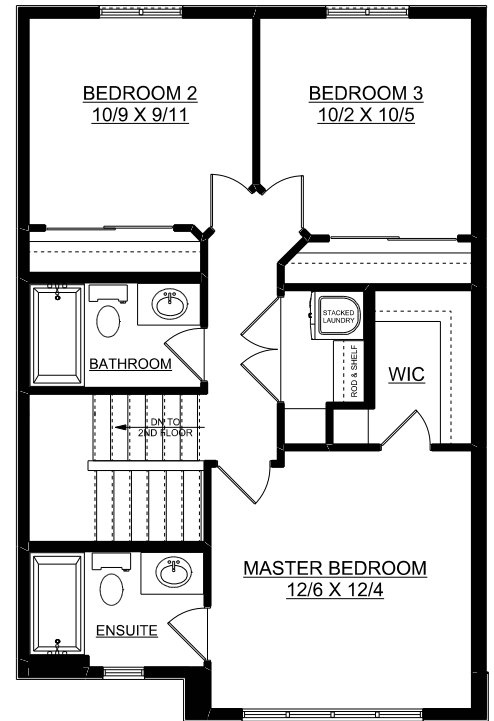

Madison

1504 sq. ft.

3 bedrooms + 2.5 bathrooms + den

MAIN FLOOR PLAN
178 SQ. FT.

SECOND FLOOR PLAN
656 SQ. FT.

THIRD FLOOR PLAN
670 SQ. FT.