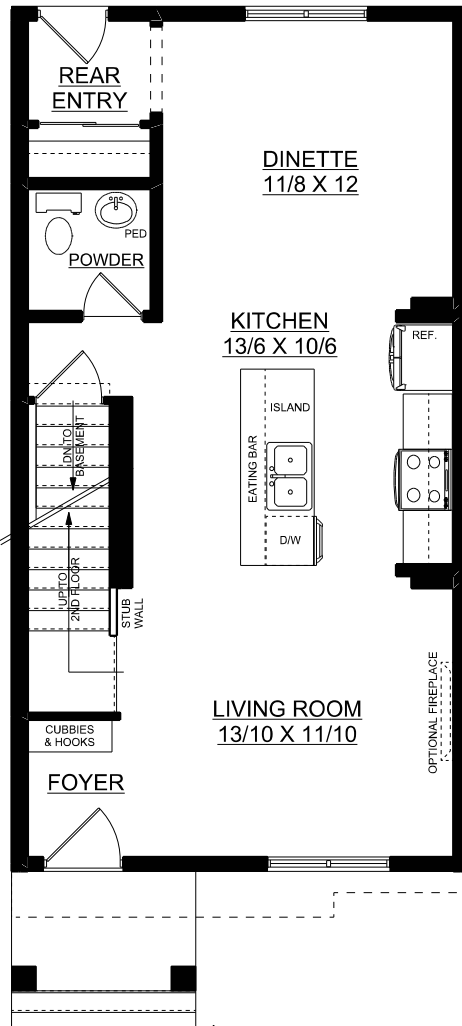

Georgia

1279 sq. ft.

3 bedrooms + 2.5 bathrooms

OPTIONAL BASEMENT PLAN
469 SQ. FT.

MAIN FLOOR PLAN
630 SQ. FT.

SECOND FLOOR PLAN
649 SQ. FT.