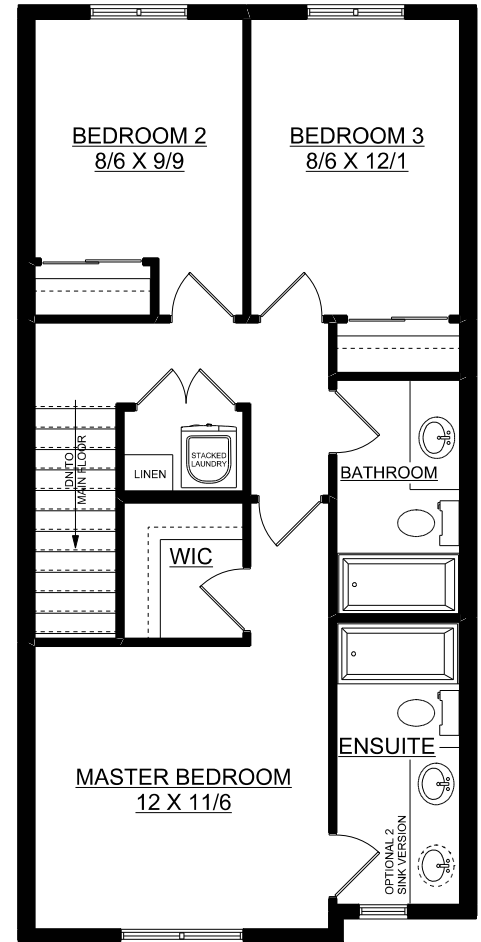

Georgia

1279 sq. ft.

3 bedrooms + 2.5 bathrooms

OPTIONAL BASEMENT PLAN
469 SQ. FT.

MAIN FLOOR PLAN
630 SQ. FT.

SECOND FLOOR PLAN
649 SQ. FT.