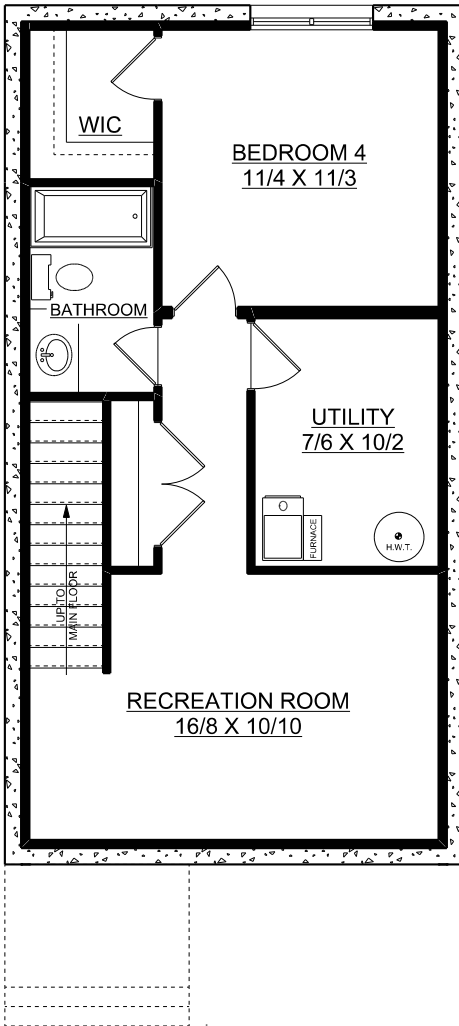

Georgia

1279 sq. ft.

3 bedrooms + 2.5 bathrooms

OPTIONAL BASEMENT PLAN
469 SQ. FT.

MAIN FLOOR PLAN
630 SQ. FT.

SECOND FLOOR PLAN
649 SQ. FT.