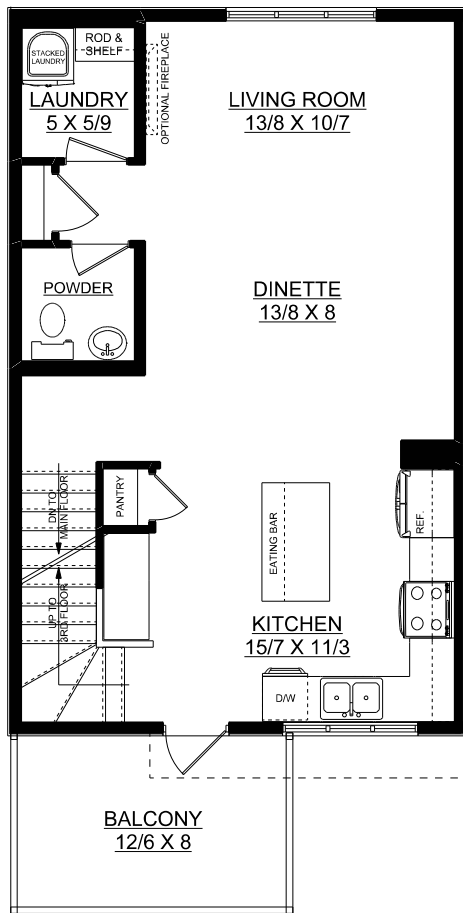

# Essex

1510 sq. ft.

2 bedrooms + 2.5 bathrooms + den

**MAIN FLOOR PLAN**  
247 SQ. FT.

**SECOND FLOOR PLAN**  
640 SQ. FT.

**THIRD FLOOR PLAN**  
623 SQ. FT.