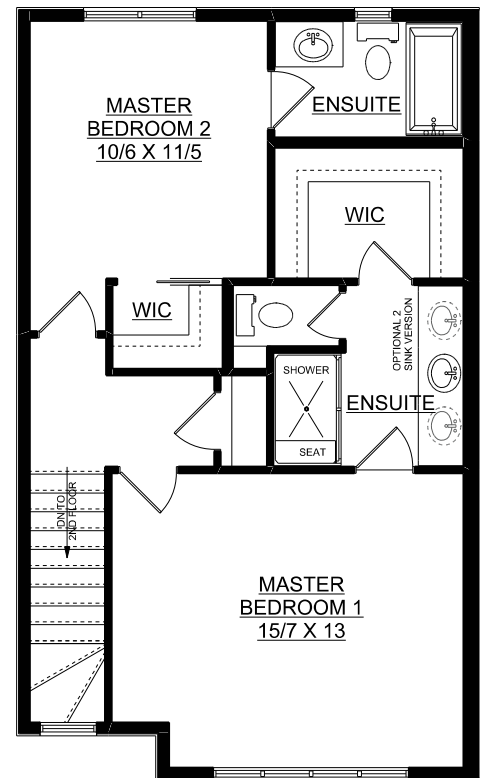

# Essex

1510 sq. ft.

2 bedrooms + 2.5 bathrooms + den

**MAIN FLOOR PLAN**  
247 SQ. FT.

**SECOND FLOOR PLAN**  
640 SQ. FT.

**THIRD FLOOR PLAN**  
623 SQ. FT.