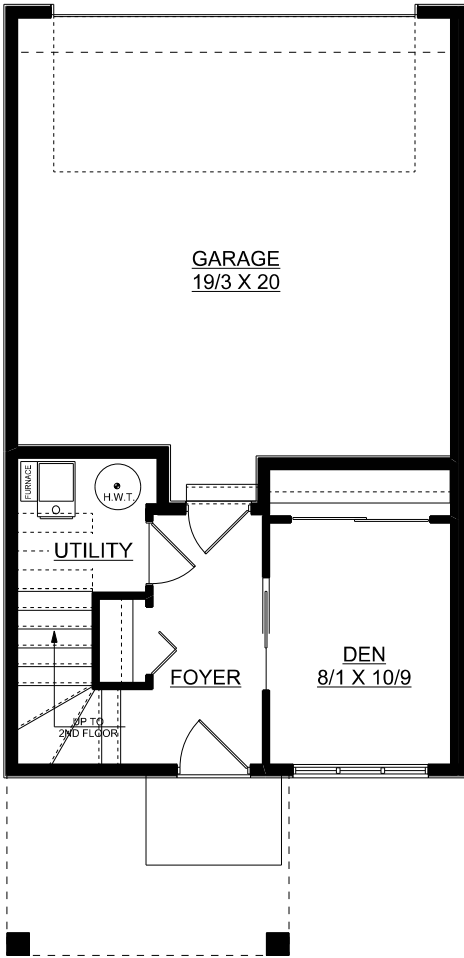

# Essex

1510 sq. ft.

2 bedrooms + 2.5 bathrooms + den

**MAIN FLOOR PLAN**  
247 SQ. FT.

**SECOND FLOOR PLAN**  
640 SQ. FT.

**THIRD FLOOR PLAN**  
623 SQ. FT.