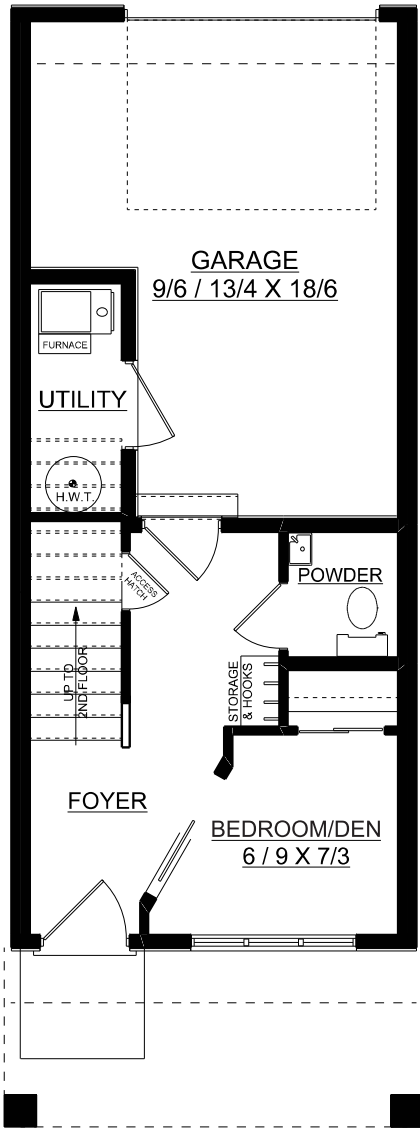

Abbey

1098 sq. ft.

2 bedrooms + 2.5 bathrooms + den

MAIN FLOOR PLAN
176 SQ. FT.

SECOND FLOOR PLAN
476 SQ. FT.

THIRD FLOOR PLAN
446 SQ. FT.