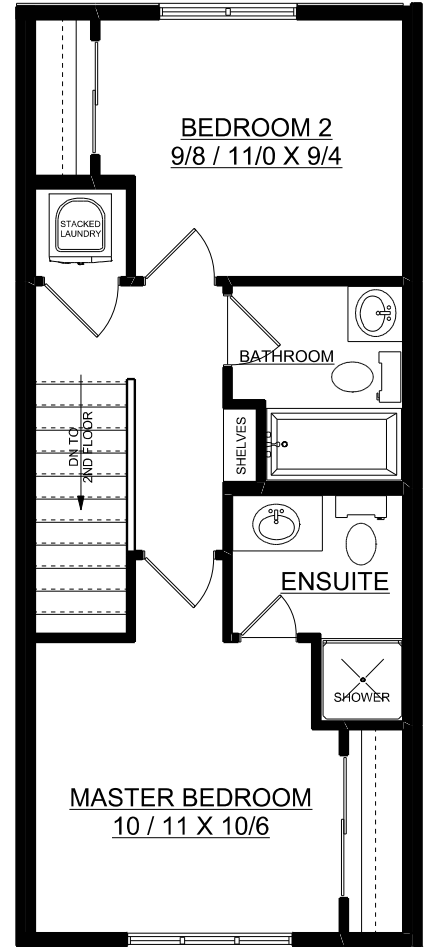

Abbey

1098 sq. ft.

2 bedrooms + 2.5 bathrooms + den

MAIN FLOOR PLAN
176 SQ. FT.

SECOND FLOOR PLAN
476 SQ. FT.

THIRD FLOOR PLAN
446 SQ. FT.