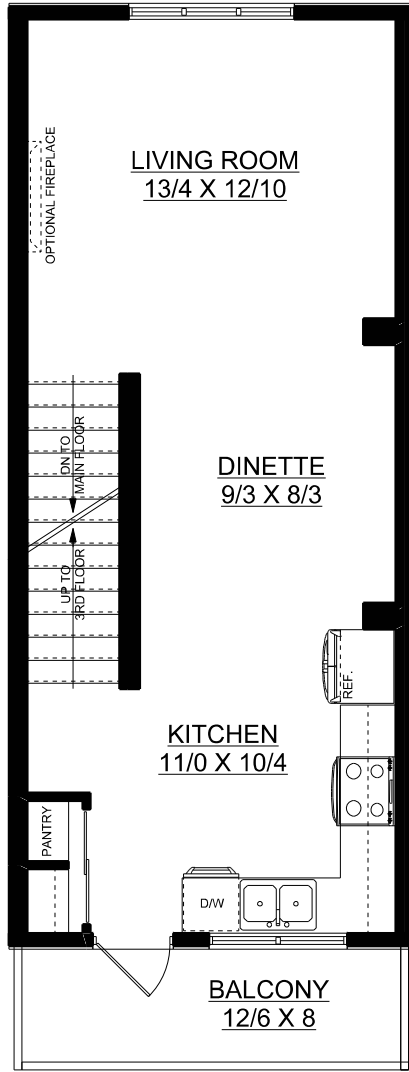

Abbey

1098 sq. ft.

2 bedrooms + 2.5 bathrooms + den

MAIN FLOOR PLAN
176 SQ. FT.

SECOND FLOOR PLAN
476 SQ. FT.

THIRD FLOOR PLAN
446 SQ. FT.