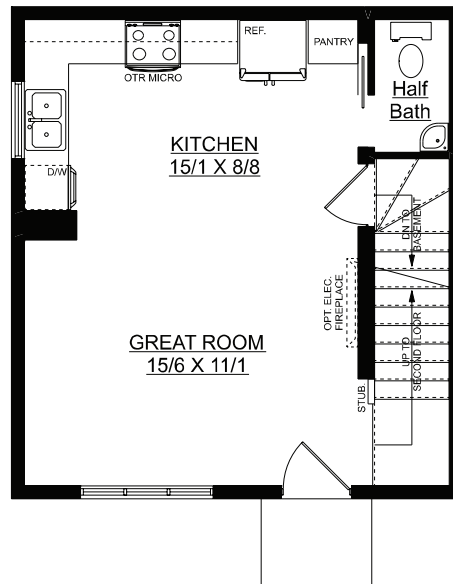

# STELLA

880 sq. ft. | 3 bedrooms + 1.5 bathrooms

**OPTIONAL BASEMENT PLAN W BEDROOM**  
**329 SQ.FT.**

**OPTIONAL BASEMENT PLAN W REC ROOM**  
**329 SQ.FT.**

**MAIN FLOOR PLAN**  
**440 SQ.FT.**

**SECOND FLOOR PLAN**  
**440 SQ.FT.**