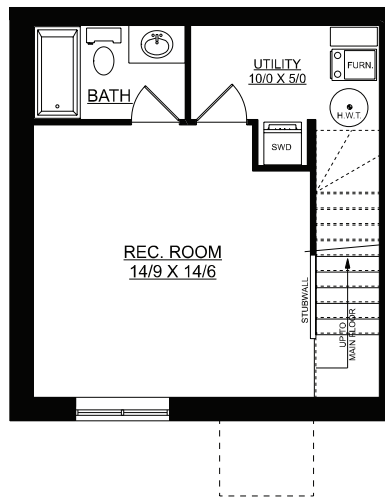

# STELLA

880 sq. ft. | 3 bedrooms + 1.5 bathrooms

**OPTIONAL BASEMENT PLAN W BEDROOM**  
**329 SQ.FT.**

**OPTIONAL BASEMENT PLAN W REC ROOM**  
**329 SQ.FT.**

**MAIN FLOOR PLAN**  
**440 SQ.FT.**

**SECOND FLOOR PLAN**  
**440 SQ.FT.**