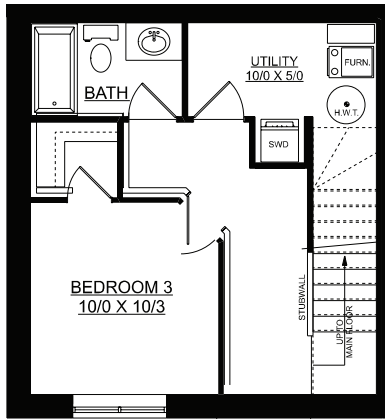

# STELLA

880 sq. ft. | 3 bedrooms + 1.5 bathrooms

**OPTIONAL BASEMENT PLAN W BEDROOM**  
**329 SQ.FT.**

**OPTIONAL BASEMENT PLAN W REC ROOM**  
**329 SQ.FT.**

**MAIN FLOOR PLAN**  
**440 SQ.FT.**

**SECOND FLOOR PLAN**  
**440 SQ.FT.**