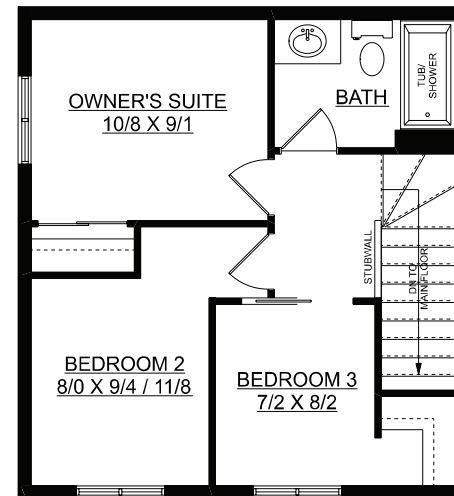

# STELLA

880 sq. ft. | 3 bedrooms + 1.5 bathrooms

**OPTIONAL BASEMENT PLAN W BEDROOM**  
**329 SQ.FT.**

**OPTIONAL BASEMENT PLAN W REC ROOM**  
**329 SQ.FT.**

**MAIN FLOOR PLAN**  
**440 SQ.FT.**

**SECOND FLOOR PLAN**  
**440 SQ.FT.**