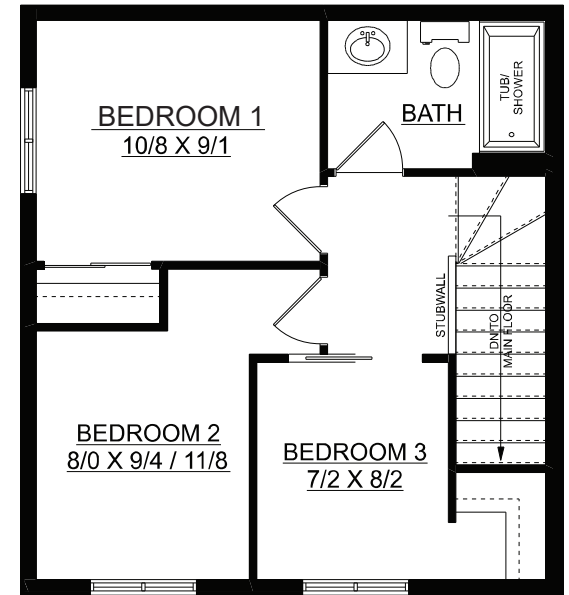

STELLA

844 sq. ft. | 3 bedrooms + 1.5 bathrooms

DEVELOPED BASEMENT
329 SQ.FT.
(OPTIONAL)

MAIN FLOOR PLAN
440 SQ.FT.

SECOND FLOOR PLAN
404 SQ.FT.