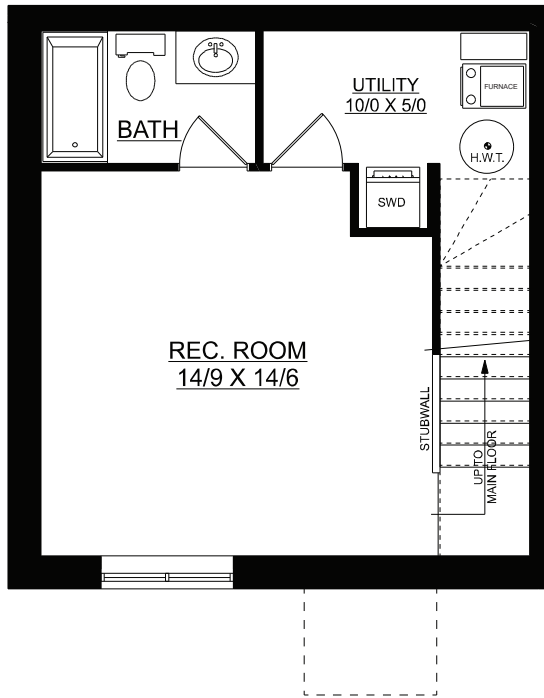

STELLA

844 sq. ft. | 3 bedrooms + 1.5 bathrooms

DEVELOPED BASEMENT
329 SQ.FT.
(OPTIONAL)

MAIN FLOOR PLAN
440 SQ.FT.

SECOND FLOOR PLAN
404 SQ.FT.