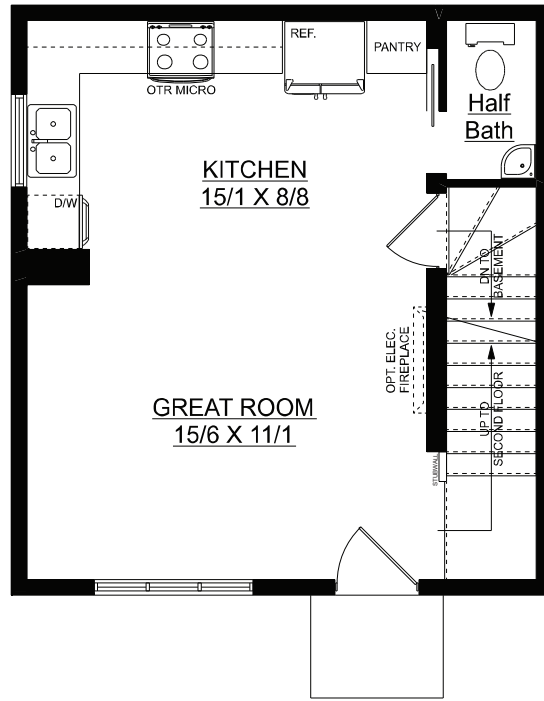

STELLA

844 sq. ft. | 3 bedrooms + 1.5 bathrooms

DEVELOPED BASEMENT
329 SQ.FT.
(OPTIONAL)

MAIN FLOOR PLAN
440 SQ.FT.

SECOND FLOOR PLAN
404 SQ.FT.