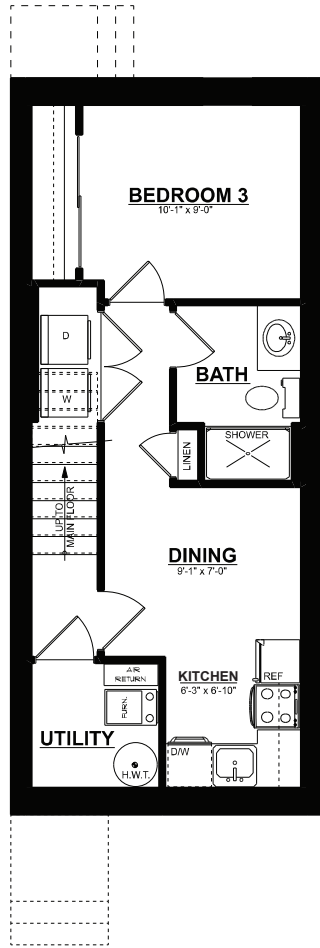

# FERN

918 sq. ft. | 2 bedrooms + 2 bathrooms

**OPTIONAL BASEMENT PLAN**  
357 SQ. FT.

**OPTIONAL BASEMENT SUITE**  
342 SQ. FT.

**MAIN FLOOR PLAN**  
476 SQ. FT.

**SECOND FLOOR PLAN**  
446 SQ. FT.