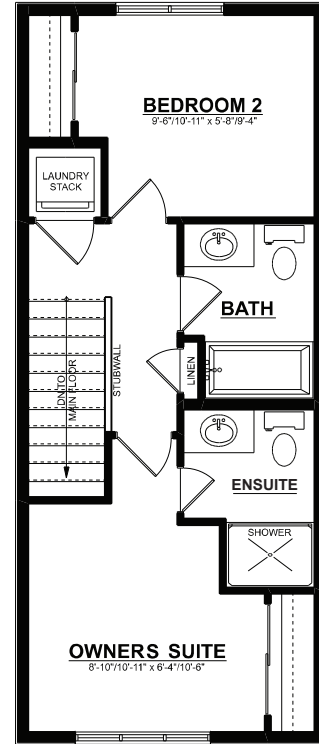

# FERN

918 sq. ft. | 2 bedrooms + 2 bathrooms

**OPTIONAL BASEMENT PLAN**  
357 SQ. FT.

**OPTIONAL BASEMENT SUITE**  
342 SQ. FT.

**MAIN FLOOR PLAN**  
476 SQ. FT.

**SECOND FLOOR PLAN**  
446 SQ. FT.