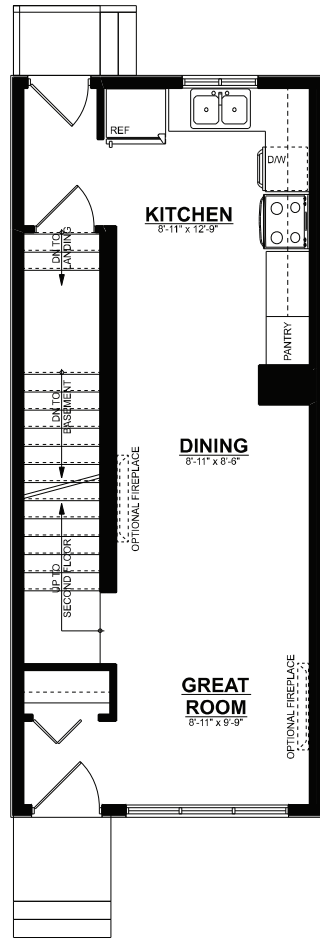

# FERN

918 sq. ft. | 2 bedrooms + 2 bathrooms

**OPTIONAL BASEMENT PLAN**  
357 SQ. FT.

**OPTIONAL BASEMENT SUITE**  
342 SQ. FT.

**MAIN FLOOR PLAN**  
476 SQ. FT.

**SECOND FLOOR PLAN**  
446 SQ. FT.