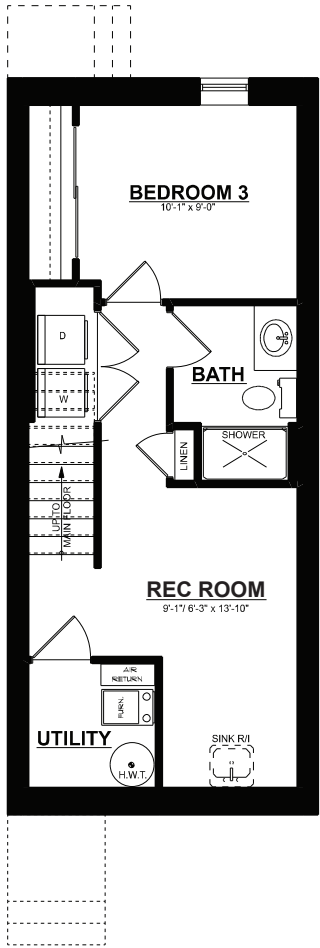

# FERN

918 sq. ft. | 2 bedrooms + 2 bathrooms

**OPTIONAL BASEMENT PLAN**  
357 SQ. FT.

**OPTIONAL BASEMENT SUITE**  
342 SQ. FT.

**MAIN FLOOR PLAN**  
476 SQ. FT.

**SECOND FLOOR PLAN**  
446 SQ. FT.