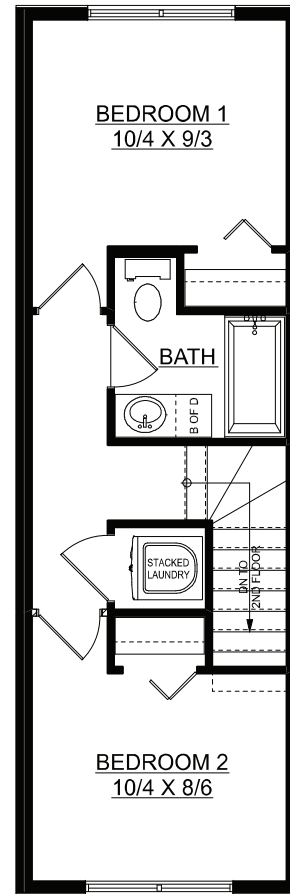

NERO II

941 sq. ft. | 2 bedrooms + 1.5 bathrooms

MAIN FLOOR PLAN
171 SQ. FT.

SECOND FLOOR PLAN
407 SQ. FT.

THIRD FLOOR PLAN
363 SQ. FT.