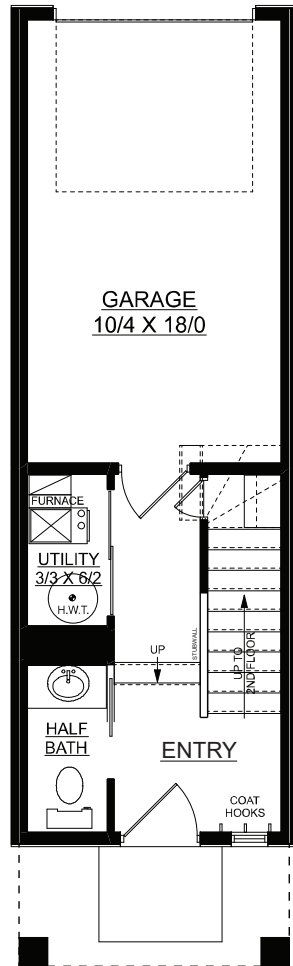

NERO II

941 sq. ft. | 2 bedrooms + 1.5 bathrooms

MAIN FLOOR PLAN
171 SQ. FT.

SECOND FLOOR PLAN
407 SQ. FT.

THIRD FLOOR PLAN
363 SQ. FT.