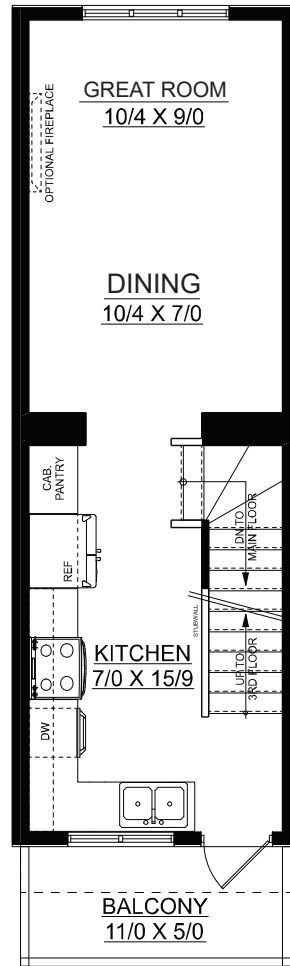

NERO II

941 sq. ft. | 2 bedrooms + 1.5 bathrooms

MAIN FLOOR PLAN
171 SQ. FT.

SECOND FLOOR PLAN
407 SQ. FT.

THIRD FLOOR PLAN
363 SQ. FT.