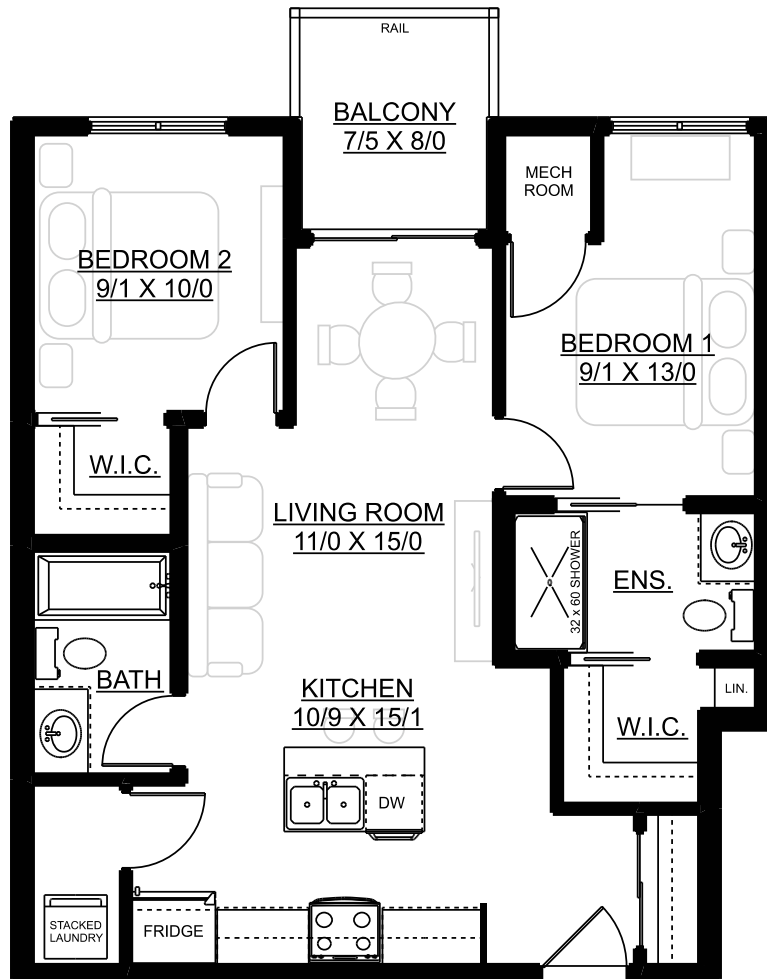

# MYSIG

757 sq. ft. | 2 bedrooms + 2 bathrooms

(mee-sig)  
comfortable enjoyment at home.  
"a warm living room on a cold evening"