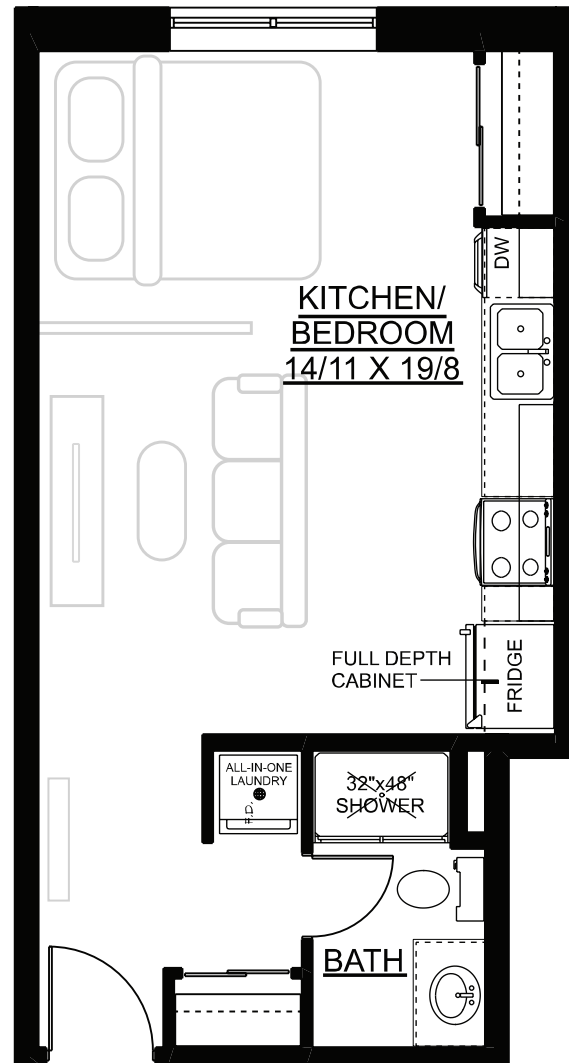

SKAPA II

445 sq. ft. | studio suite

(ska-pa)
to make, create and shape an object into existence