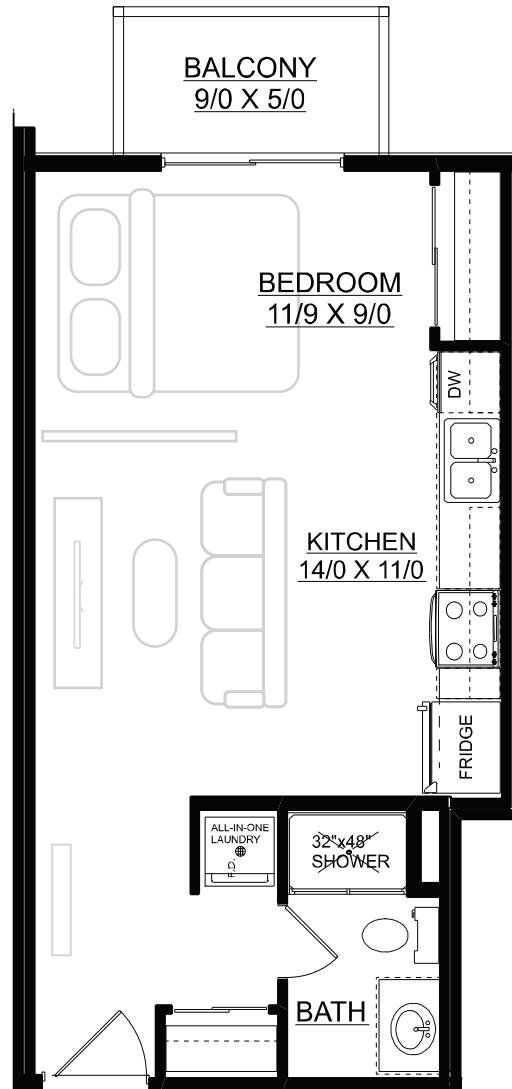

SKAPA

458 sq. ft. | studio suite

(ska-pa)
to make, create and shape an object into existence