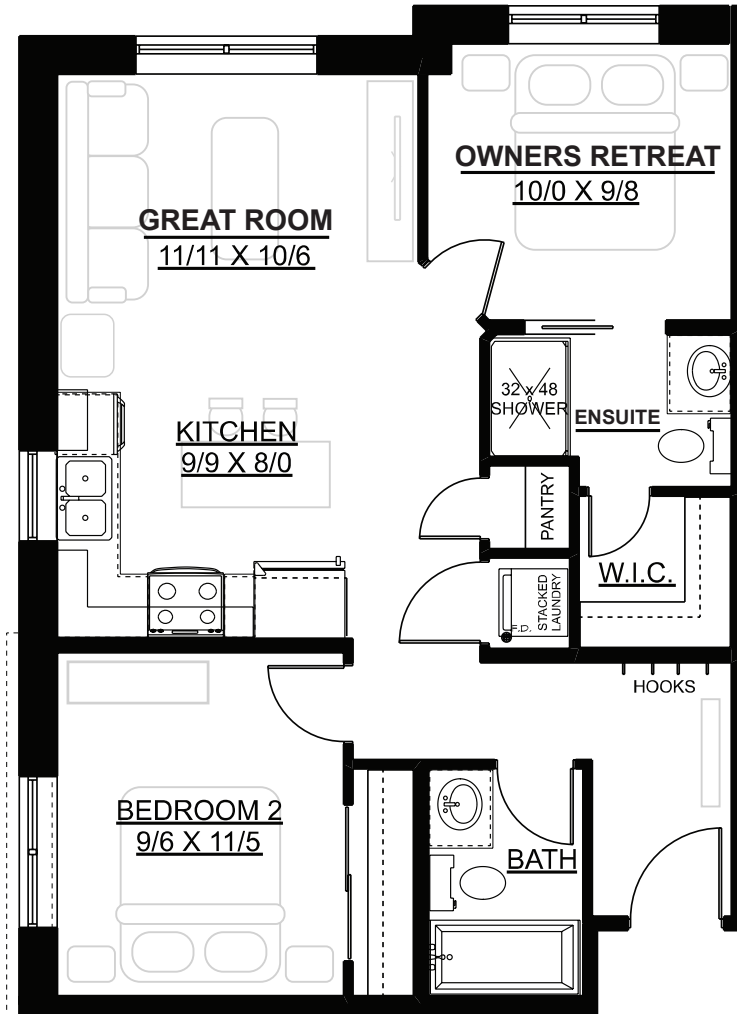

# KOSELIG II

719 sq. ft. | 2 bedrooms + 2 bathrooms

(koos-uh-lee)  
a feeling of deep contentment provided by a person, place or atmosphere.  
"an atmosphere of warmth & coziness"