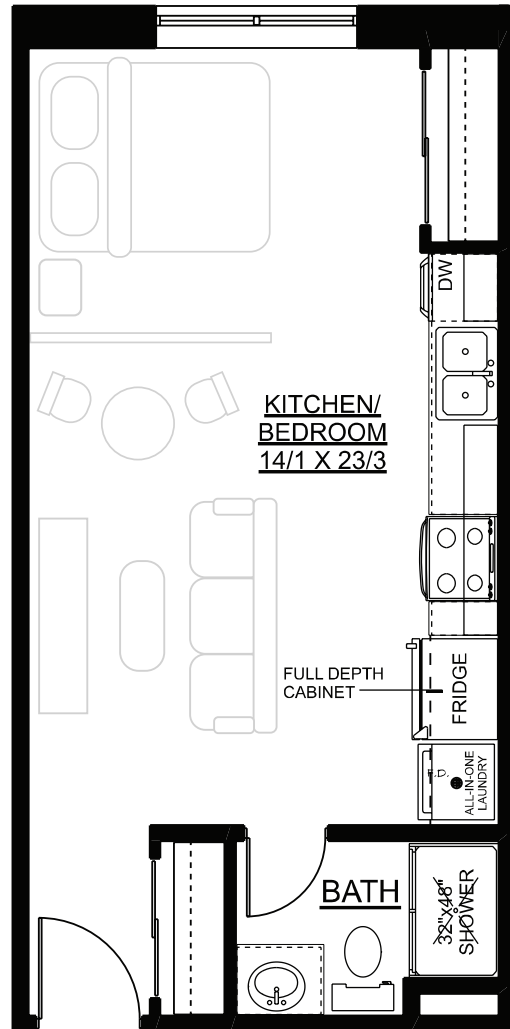

KEFI II

432 sq. ft. | studio suite

(keh-fee)

the spirit of joy, enthusiasm, high spirits and frenzy, in which good times and passion for life are expressed with the abundance of excitement and happiness