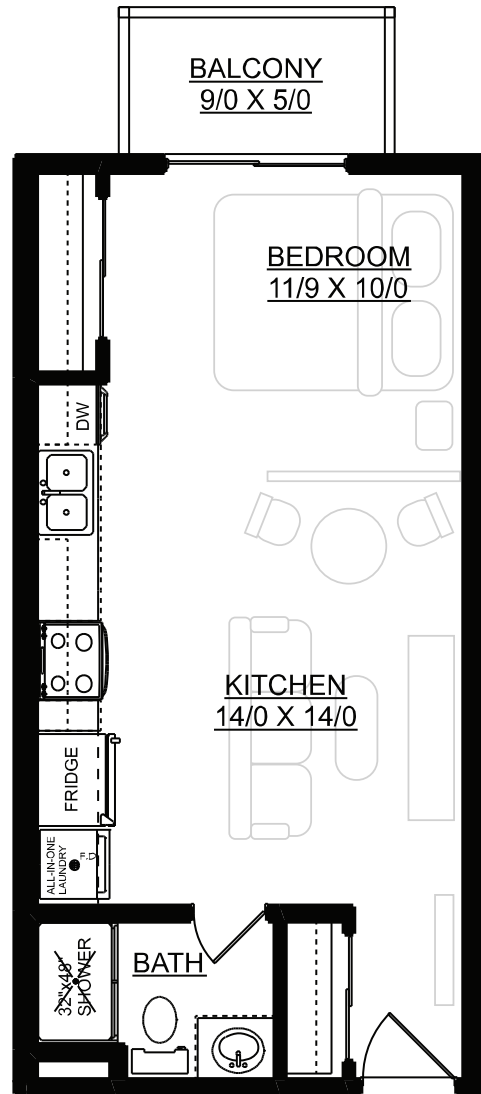

# KEFI

447 sq. ft. | studio suite

(keh-fee)

the spirit of joy, enthusiasm, high spirits and frenzy, in which good times and passion for life are expressed with the abundance of excitement and happiness