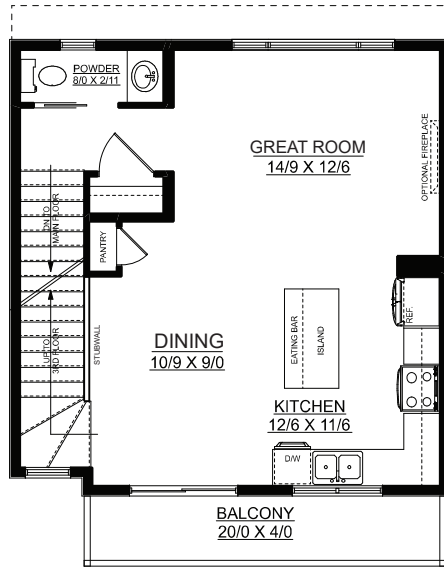

# IVY

1249 sq. ft. | 3 bedrooms + 2.5 bathrooms

**MAIN FLOOR PLAN**  
61 SQ. FT.

**SECOND FLOOR PLAN**  
591 SQ. FT.

**THIRD FLOOR PLAN**  
597 SQ. FT.