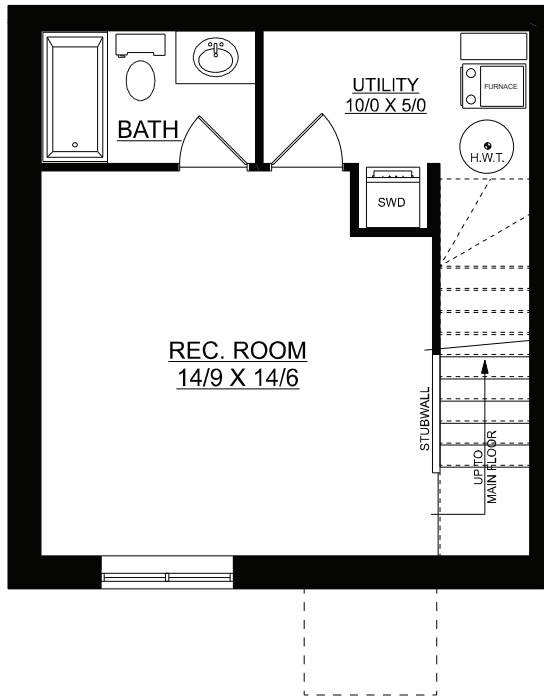

STELLA

880 sq. ft. | 3 bedrooms + 1.5 bathrooms

DEVELOPED BASEMENT
329 SQ.FT.
(OPTIONAL)

MAIN FLOOR PLAN
440 SQ.FT.

SECOND FLOOR PLAN
440 SQ.FT.