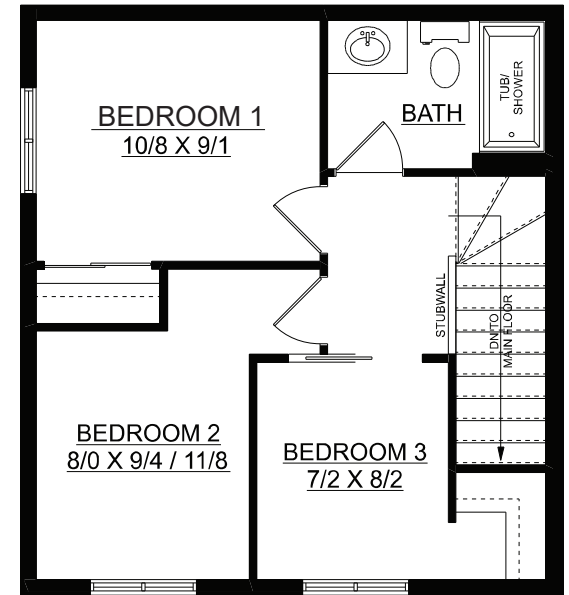

STELLA

880 sq. ft. | 3 bedrooms + 1.5 bathrooms

DEVELOPED BASEMENT
329 SQ.FT.
(OPTIONAL)

MAIN FLOOR PLAN
440 SQ.FT.

SECOND FLOOR PLAN
440 SQ.FT.