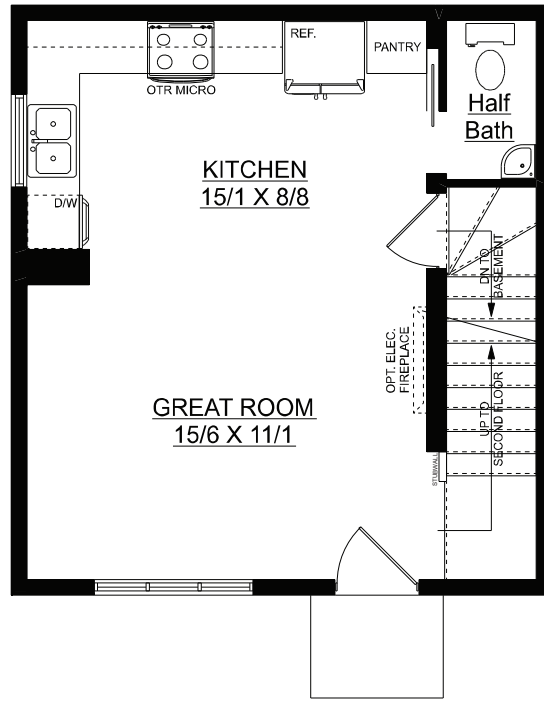

STELLA

880 sq. ft. | 3 bedrooms + 1.5 bathrooms

DEVELOPED BASEMENT
329 SQ.FT.
(OPTIONAL)

MAIN FLOOR PLAN
440 SQ.FT.

SECOND FLOOR PLAN
440 SQ.FT.