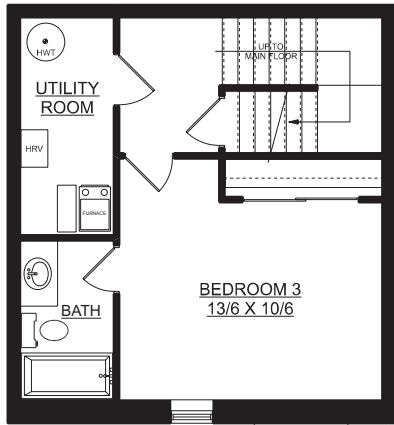

MILA

880 sq. ft. | 2 bedrooms + 1.5 bathrooms

**OPTIONAL BASEMENT PLAN
W BEDROOM
348 SQ. FT.**

**OPTIONAL BASEMENT PLAN
W REC ROOM
348 SQ. FT.**

**MAIN FLOOR PLAN
440 SQ. FT.**

**SECOND FLOOR PLAN
440 SQ. FT.**