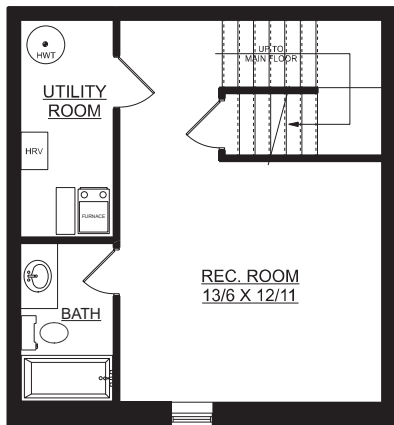

MILA

880 sq. ft. | 2 bedrooms + 1.5 bathrooms

**OPTIONAL BASEMENT PLAN
W BEDROOM
348 SQ. FT.**

**OPTIONAL BASEMENT PLAN
W REC ROOM
348 SQ. FT.**

**MAIN FLOOR PLAN
440 SQ. FT.**

**SECOND FLOOR PLAN
440 SQ. FT.**