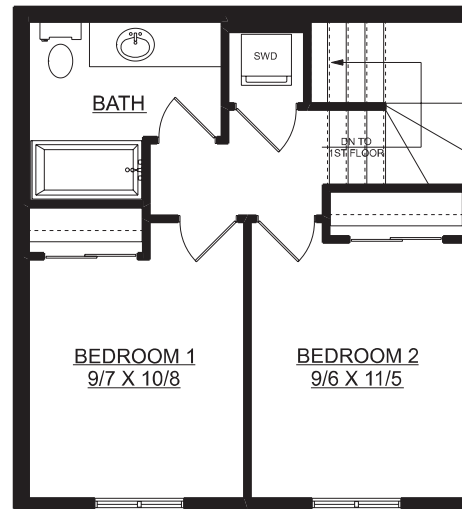

MILA

880 sq. ft. | 2 bedrooms + 1.5 bathrooms

**OPTIONAL BASEMENT PLAN
W BEDROOM
348 SQ. FT.**

**OPTIONAL BASEMENT PLAN
W REC ROOM
348 SQ. FT.**

**MAIN FLOOR PLAN
440 SQ. FT.**

**SECOND FLOOR PLAN
440 SQ. FT.**