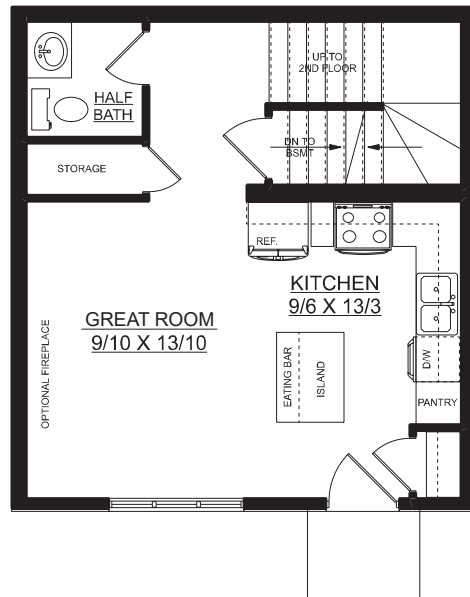

MILA

880 sq. ft. | 2 bedrooms + 1.5 bathrooms

**OPTIONAL BASEMENT PLAN
W BEDROOM
348 SQ. FT.**

**OPTIONAL BASEMENT PLAN
W REC ROOM
348 SQ. FT.**

**MAIN FLOOR PLAN
440 SQ. FT.**

**SECOND FLOOR PLAN
440 SQ. FT.**