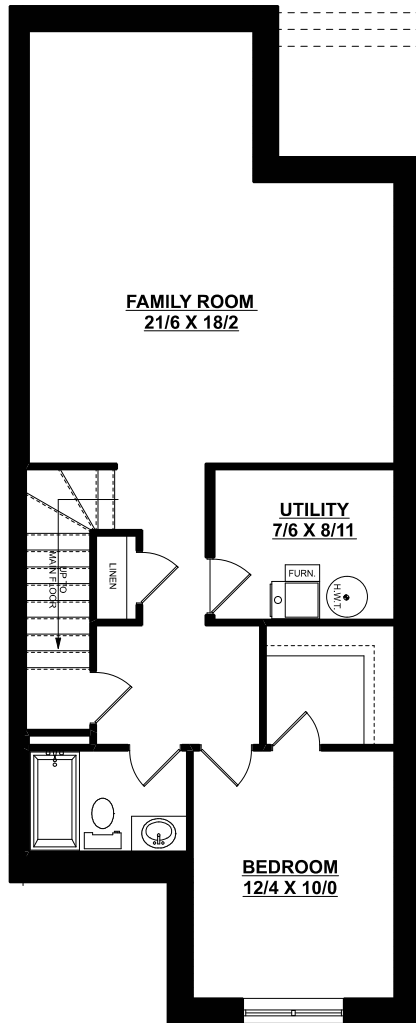

HUDSON

905 sq. ft. | 1 bedroom +den + 1.5 bathrooms

OPTIONAL BASEMENT PLAN
719 SQ. FT.

MAIN FLOOR PLAN
905 SQ. FT.