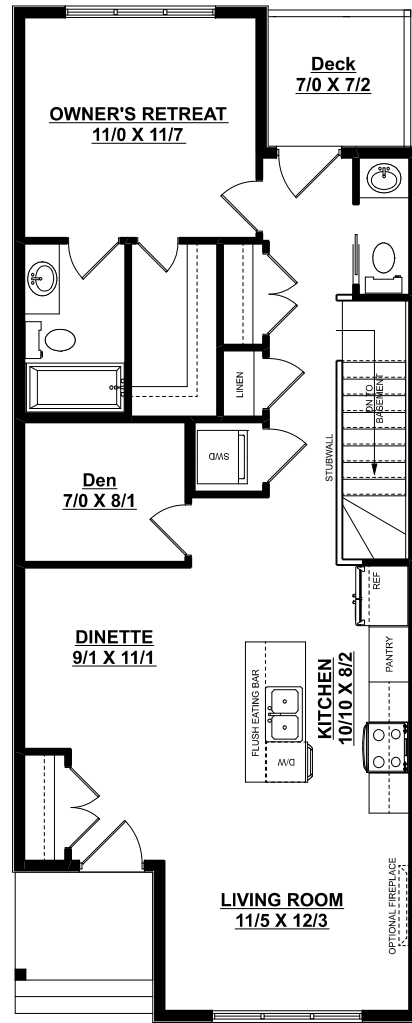

HUDSON

905 sq. ft. | 1 bedroom +den + 1.5 bathrooms

OPTIONAL BASEMENT PLAN
719 SQ. FT.

MAIN FLOOR PLAN
905 SQ. FT.