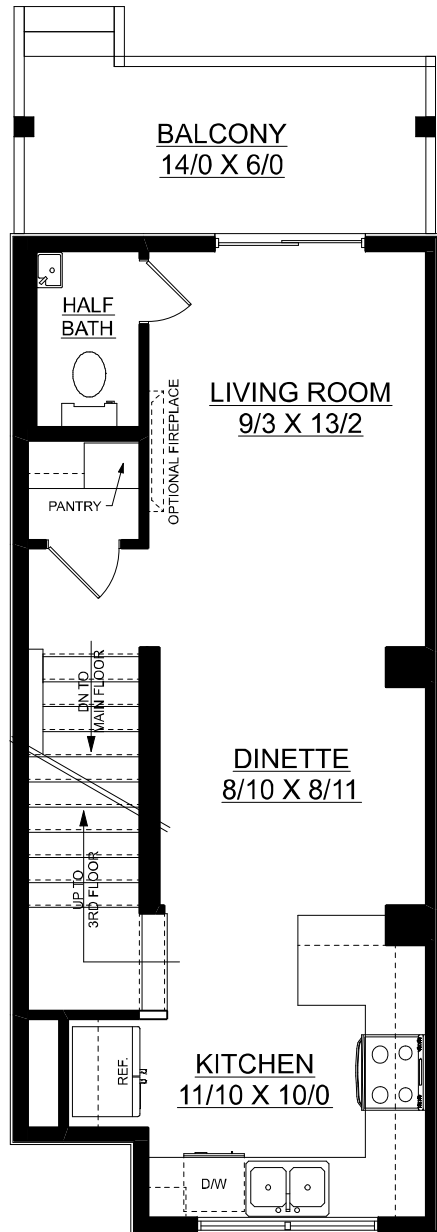

Hazel

1018 sq. ft.

2 bedrooms + 2 bathrooms

ENTRY PLAN
75 SQ.FT.

SECOND FLOOR PLAN
450 SQ.FT.

THIRD FLOOR PLAN
493 SQ.FT.