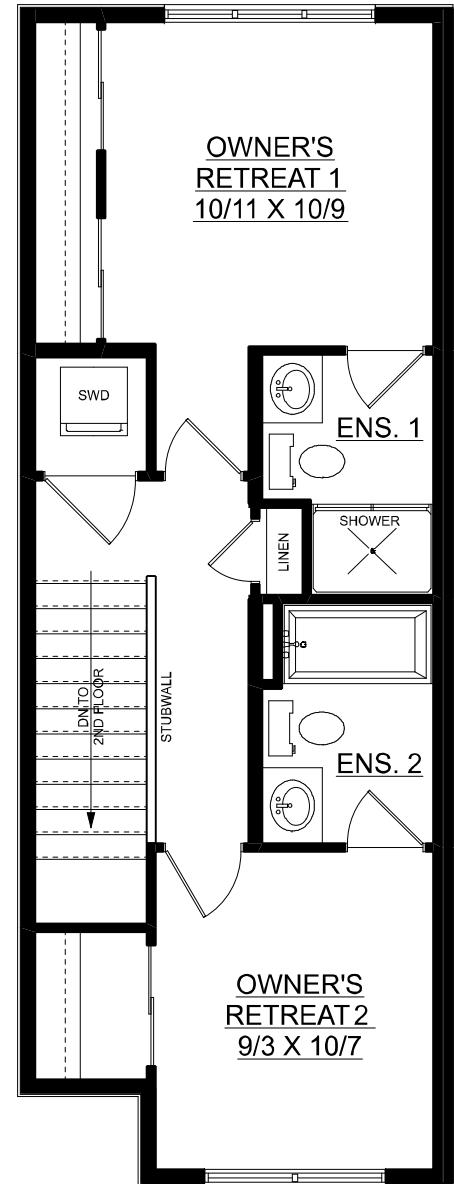

Hazel

1018 sq. ft.

2 bedrooms + 2 bathrooms

ENTRY PLAN
75 SQ.FT.

SECOND FLOOR PLAN
450 SQ.FT.

THIRD FLOOR PLAN
493 SQ.FT.