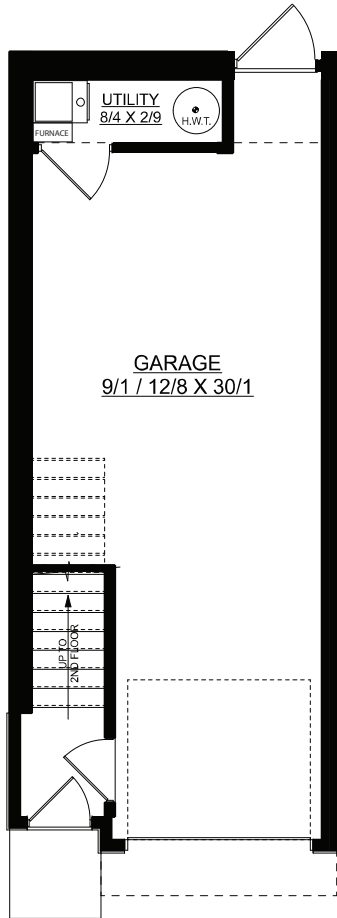

HAZEL

1059 sq. ft. | 2 bedrooms + 2.5 bathrooms

MAIN FLOOR PLAN
75 SQ. FT.

SECOND FLOOR PLAN
491 SQ. FT.

THIRD FLOOR PLAN
493 SQ. FT.