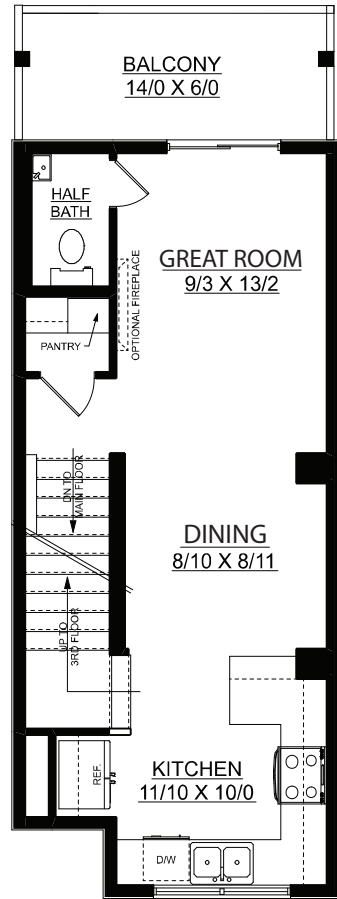

HAZEL

1059 sq. ft. | 2 bedrooms + 2.5 bathrooms

MAIN FLOOR PLAN
75 SQ. FT.

SECOND FLOOR PLAN
491 SQ. FT.

THIRD FLOOR PLAN
493 SQ. FT.