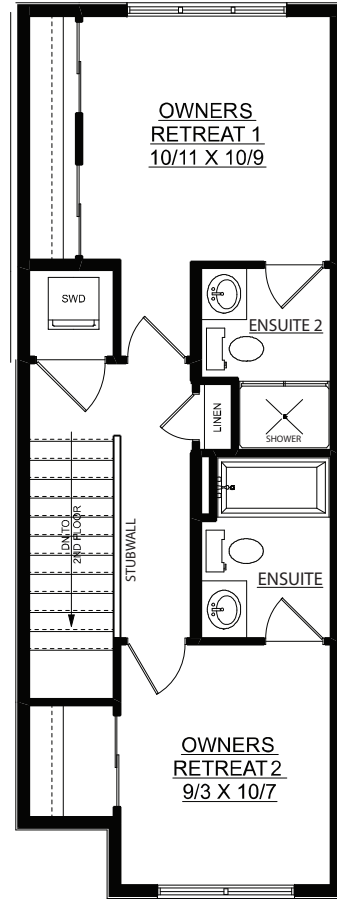

HAZEL

1059 sq. ft. | 2 bedrooms + 2.5 bathrooms

MAIN FLOOR PLAN
75 SQ. FT.

SECOND FLOOR PLAN
491 SQ. FT.

THIRD FLOOR PLAN
493 SQ. FT.