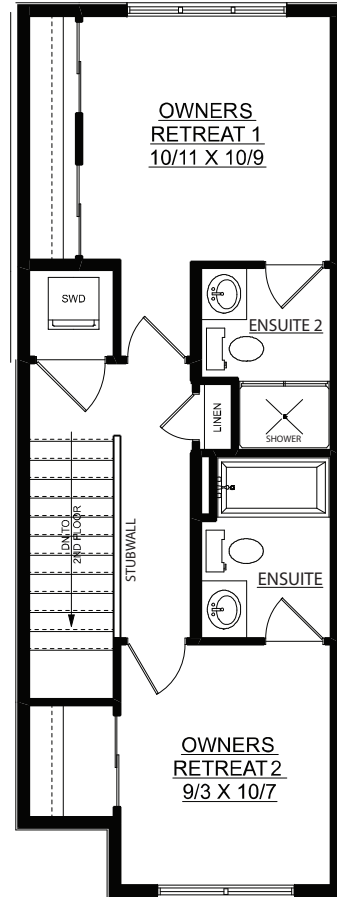

HAZEL

1018 sq. ft. | 2 bedrooms + 2.5 bathrooms

MAIN FLOOR PLAN
75 SQ. FT.

SECOND FLOOR PLAN
450 SQ. FT.

THIRD FLOOR PLAN
493 SQ. FT.