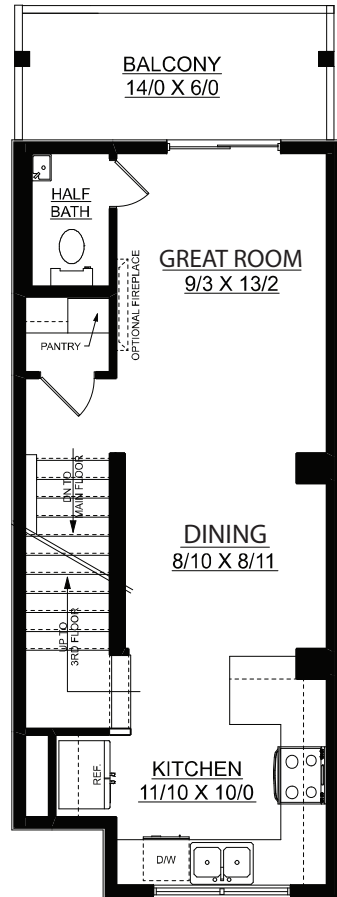

HAZEL

1018 sq. ft. | 2 bedrooms + 2.5 bathrooms

MAIN FLOOR PLAN
75 SQ. FT.

SECOND FLOOR PLAN
450 SQ. FT.

THIRD FLOOR PLAN
493 SQ. FT.