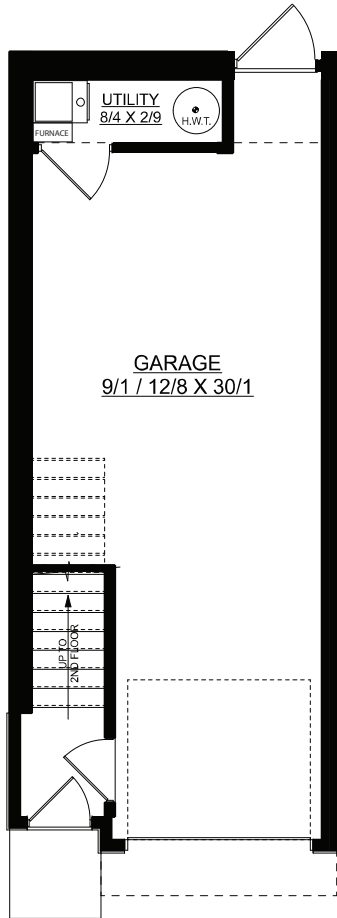

HAZEL

1018 sq. ft. | 2 bedrooms + 2.5 bathrooms

MAIN FLOOR PLAN
75 SQ. FT.

SECOND FLOOR PLAN
450 SQ. FT.

THIRD FLOOR PLAN
493 SQ. FT.