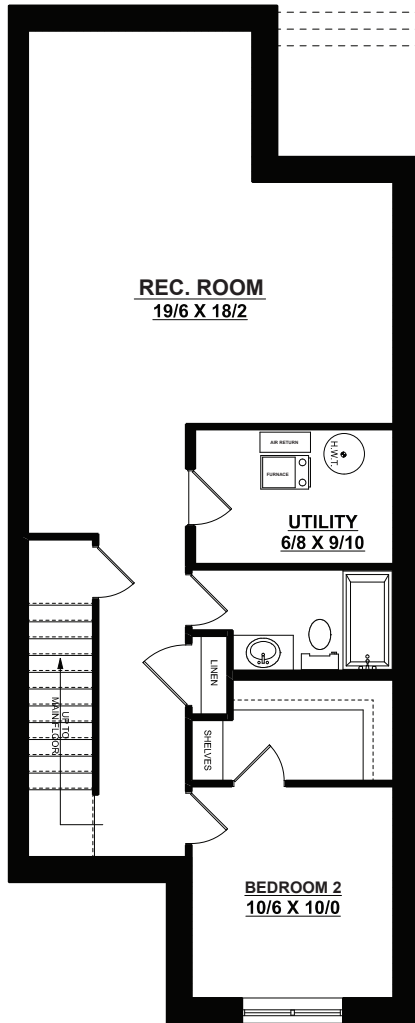

FERNIE

905 sq. ft. | 1 bedroom + 1.5 bathrooms

OPTIONAL BASEMENT PLAN
713 SQ. FT.

MAIN FLOOR PLAN
905 SQ. FT.