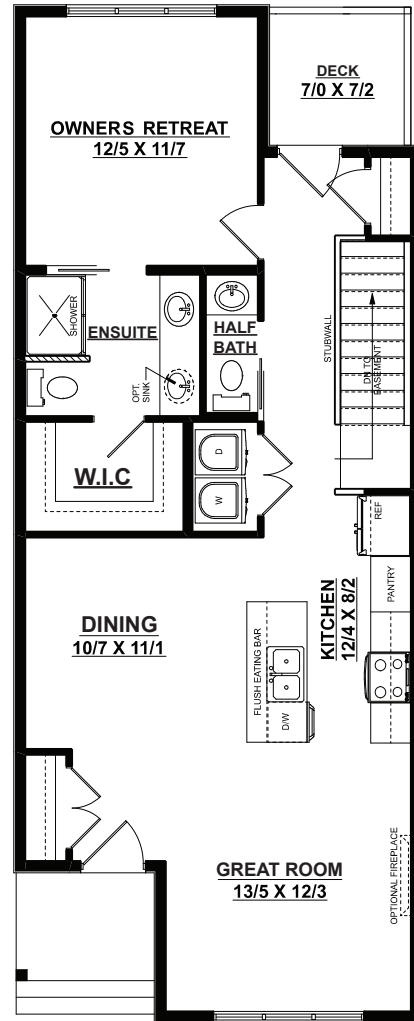

FERNIE

905 sq. ft. | 1 bedroom + 1.5 bathrooms

OPTIONAL BASEMENT PLAN
713 SQ. FT.

MAIN FLOOR PLAN
905 SQ. FT.