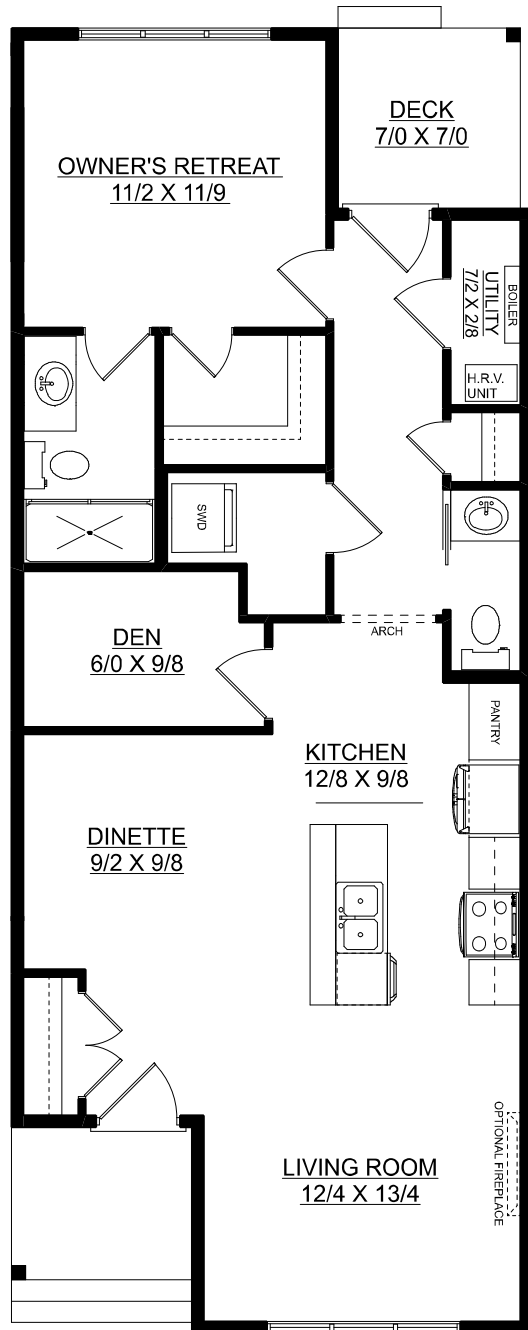

Dawson

902 sq. ft.

1 bedrooms + 1.5 bathrooms + den

MAIN FLOOR PLAN
902 SQ. FT.