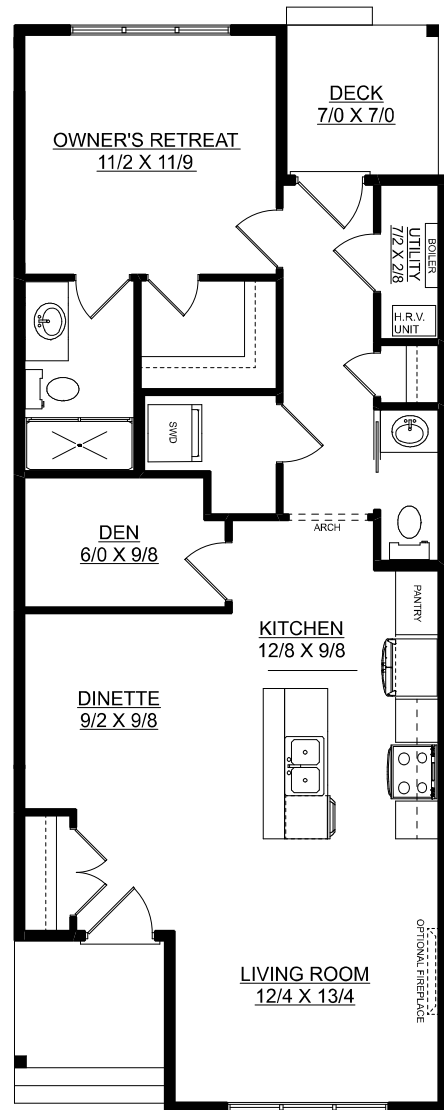

DAWSON

902 sq. ft. | 1 bedroom + den + 1.5 bathrooms

MAIN FLOOR PLAN
902 SQ. FT.