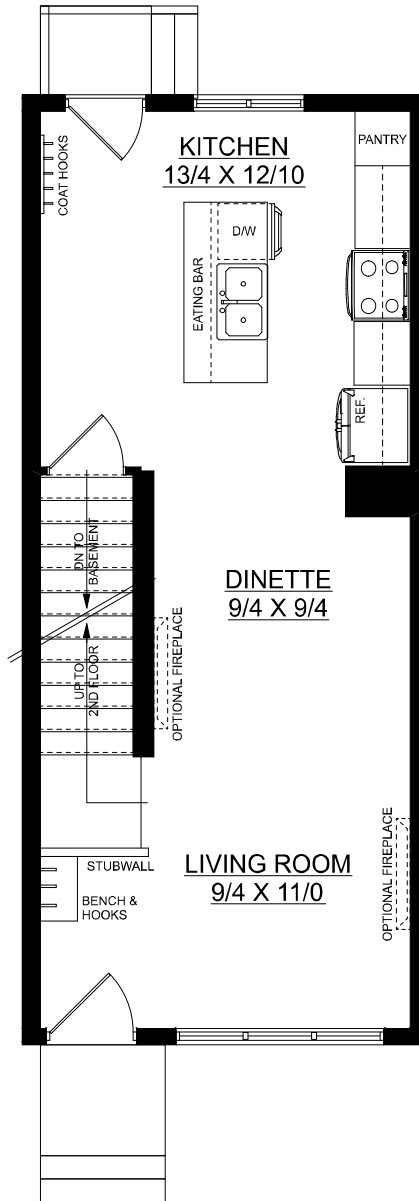

# Brooke

922 sq. ft.

2 bedrooms + 2 bathrooms

**OPTIONAL BASEMENT PLAN**  
**400 SQ. FT.**

**MAIN FLOOR PLAN**  
**476 SQ. FT.**

**SECOND FLOOR PLAN**  
**446 SQ. FT.**