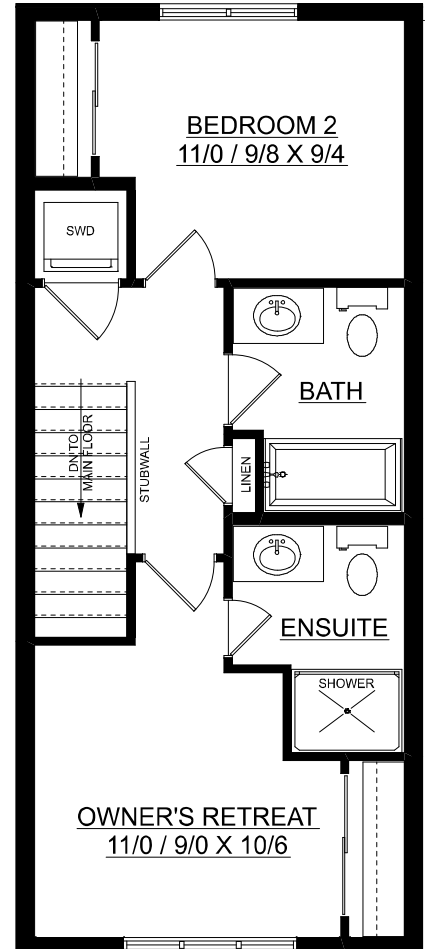

# Brooke

922 sq. ft.

2 bedrooms + 2 bathrooms

**OPTIONAL BASEMENT PLAN**  
**400 SQ. FT.**

**MAIN FLOOR PLAN**  
**476 SQ. FT.**

**SECOND FLOOR PLAN**  
**446 SQ. FT.**