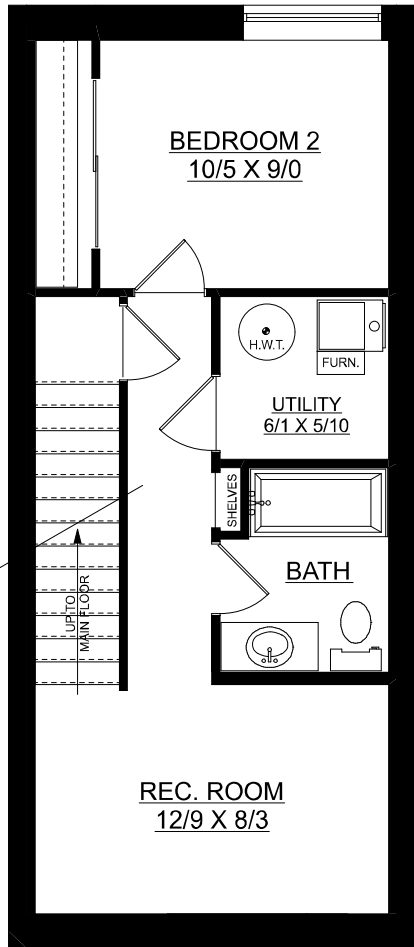

# Brooke

922 sq. ft.

2 bedrooms + 2 bathrooms

**OPTIONAL BASEMENT PLAN**  
**400 SQ. FT.**

**MAIN FLOOR PLAN**  
**476 SQ. FT.**

**SECOND FLOOR PLAN**  
**446 SQ. FT.**