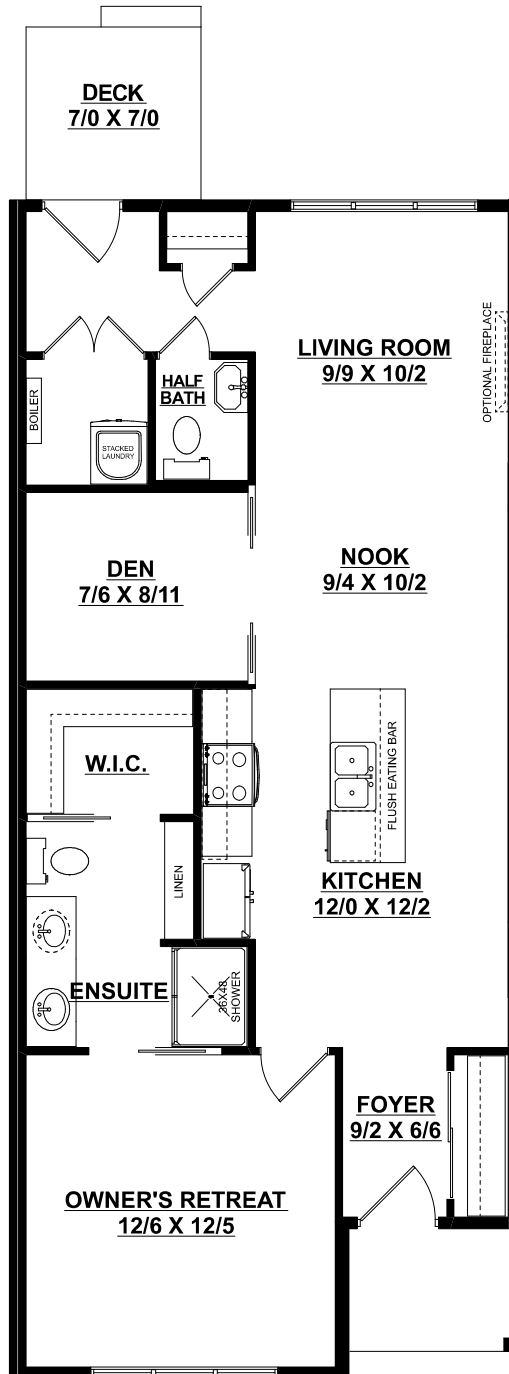

Tofino

900 sq. ft.

1 bedroom + 1.5 bathrooms + den

MAIN FLOOR PLAN
900 SQ. FT.