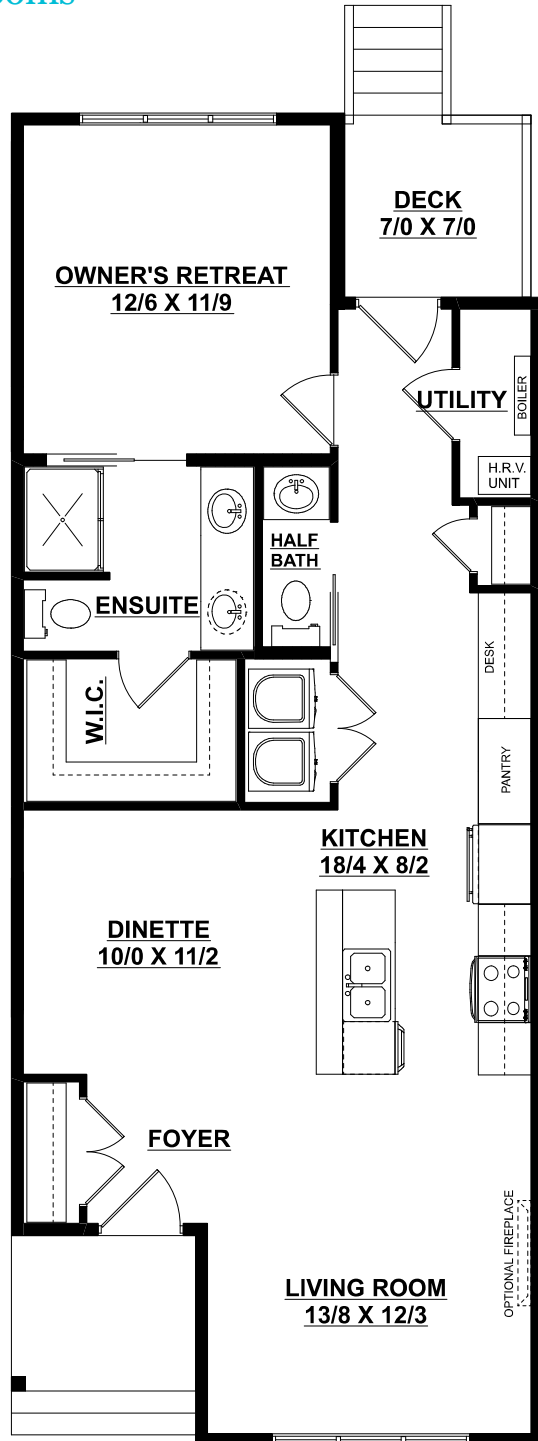

Canmore

902 sq. ft.

1 bedrooms + 1.5 bathrooms

MAIN FLOOR PLAN
902 SQ. FT.