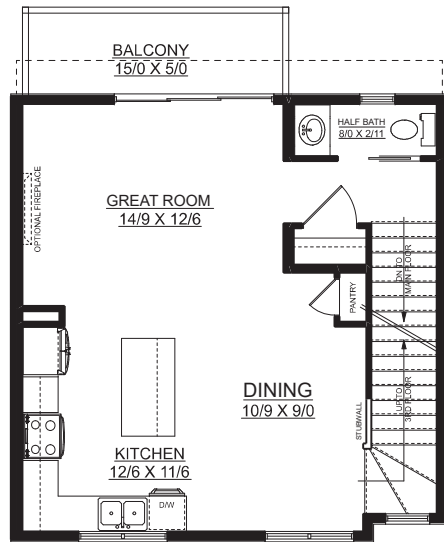

# JADE

1305 sq. ft. | 3 bedrooms + 2.5 bathrooms

**MAIN FLOOR PLAN**  
**75 SQ. FT.**

**SECOND FLOOR PLAN**  
**633 SQ. FT.**

**THIRD FLOOR PLAN**  
**597 SQ. FT.**