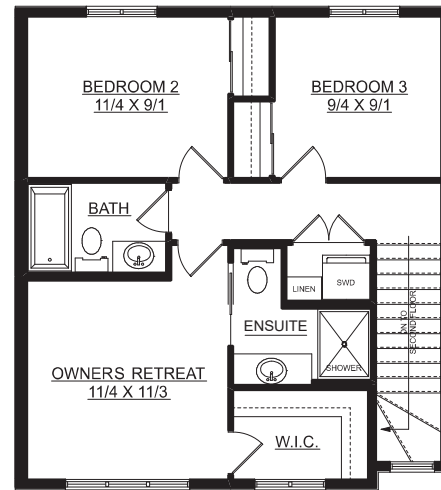

# JADE

1305 sq. ft. | 3 bedrooms + 2.5 bathrooms

**MAIN FLOOR PLAN**  
**75 SQ. FT.**

**SECOND FLOOR PLAN**  
**633 SQ. FT.**

**THIRD FLOOR PLAN**  
**597 SQ. FT.**