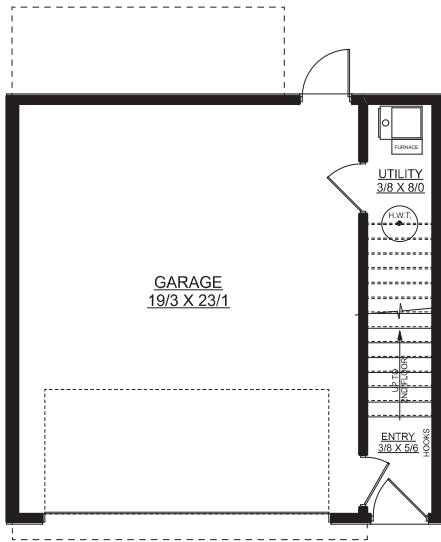

# JADE

1305 sq. ft. | 3 bedrooms + 2.5 bathrooms

**MAIN FLOOR PLAN**  
**75 SQ. FT.**

**SECOND FLOOR PLAN**  
**633 SQ. FT.**

**THIRD FLOOR PLAN**  
**597 SQ. FT.**