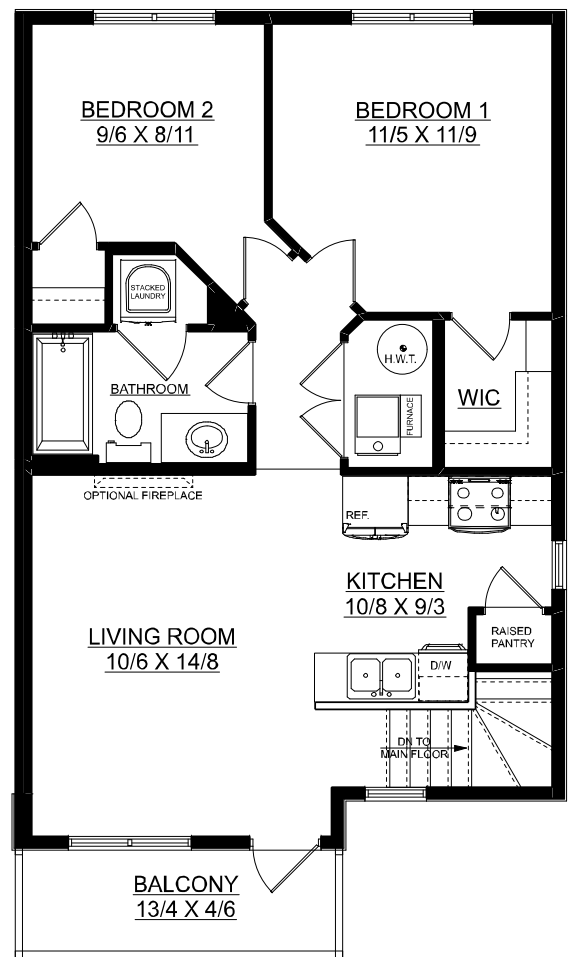

Westley

834 sq. ft.

2 bedrooms + 1 bathroom

MAIN FLOOR PLAN
103 SQ. FT.

THIRD FLOOR PLAN
731 SQ. FT.