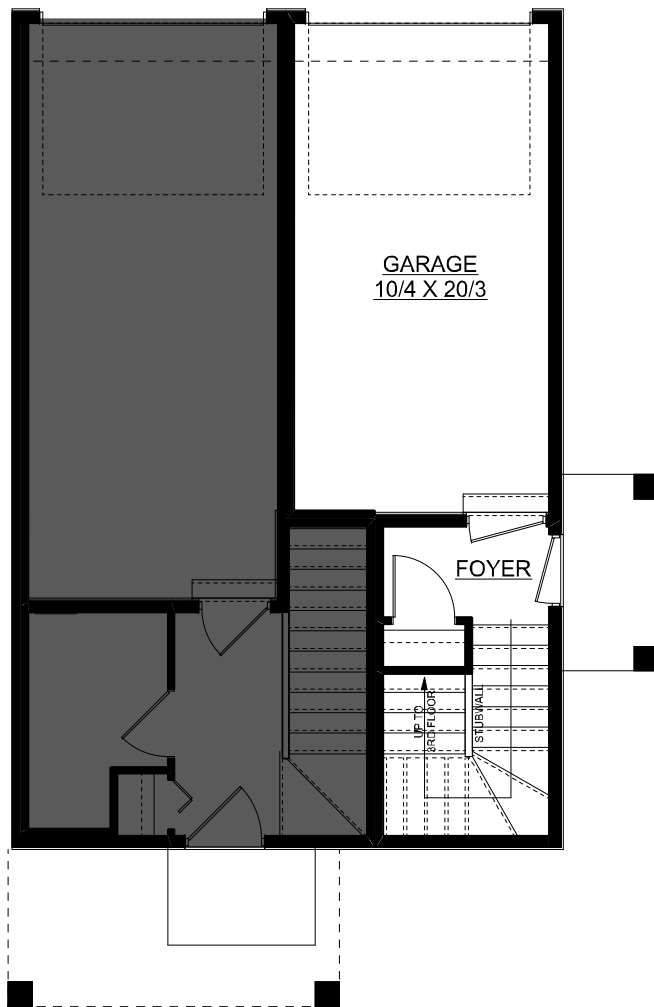

Westley

834 sq. ft.

2 bedrooms + 1 bathroom

MAIN FLOOR PLAN
103 SQ. FT.

THIRD FLOOR PLAN
731 SQ. FT.