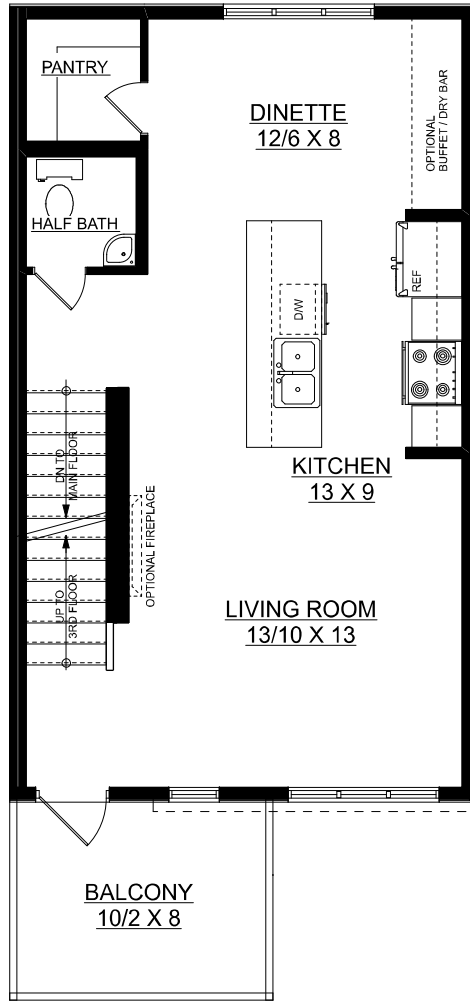

Vista

1318 sq. ft.

3 bedrooms + 2.5 bathrooms

MAIN FLOOR PLAN
179 SQ. FT.

SECOND FLOOR PLAN
567 SQ. FT.

THIRD FLOOR PLAN
572 SQ. FT.