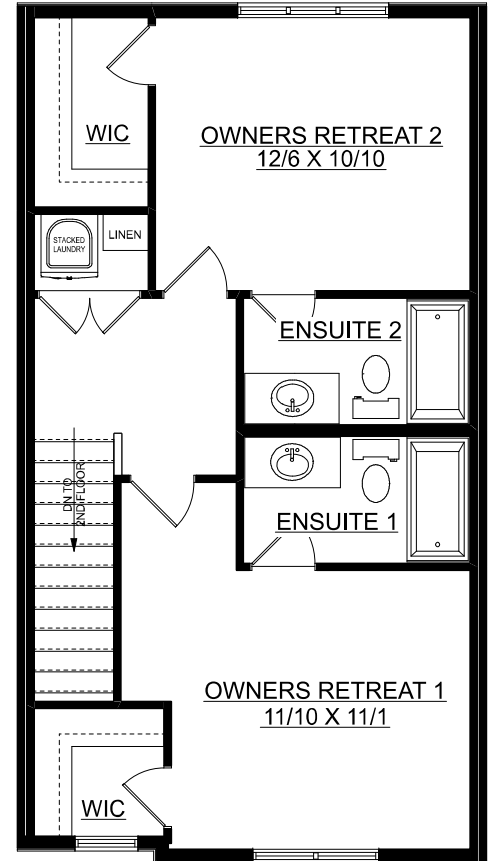

Vista

1318 sq. ft.

3 bedrooms + 2.5 bathrooms

MAIN FLOOR PLAN
179 SQ. FT.

SECOND FLOOR PLAN
567 SQ. FT.

THIRD FLOOR PLAN
572 SQ. FT.