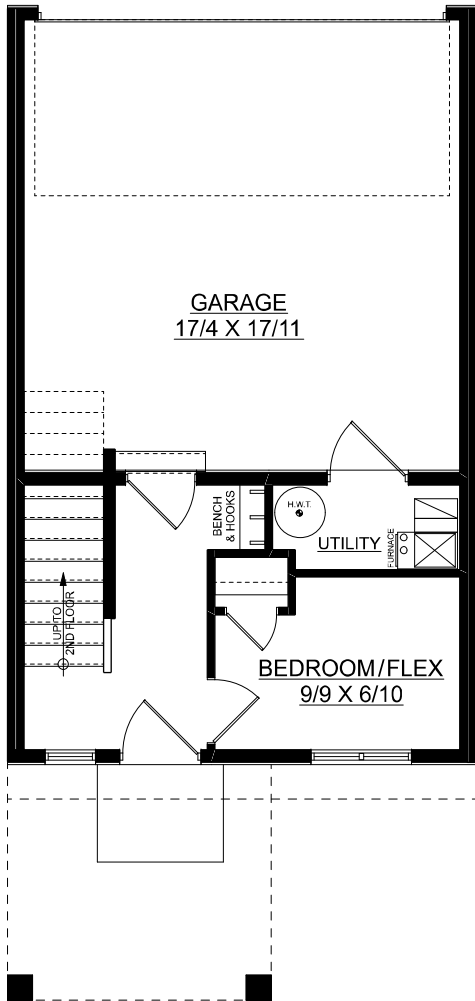

Vista

1318 sq. ft.

3 bedrooms + 2.5 bathrooms

MAIN FLOOR PLAN
179 SQ. FT.

SECOND FLOOR PLAN
567 SQ. FT.

THIRD FLOOR PLAN
572 SQ. FT.