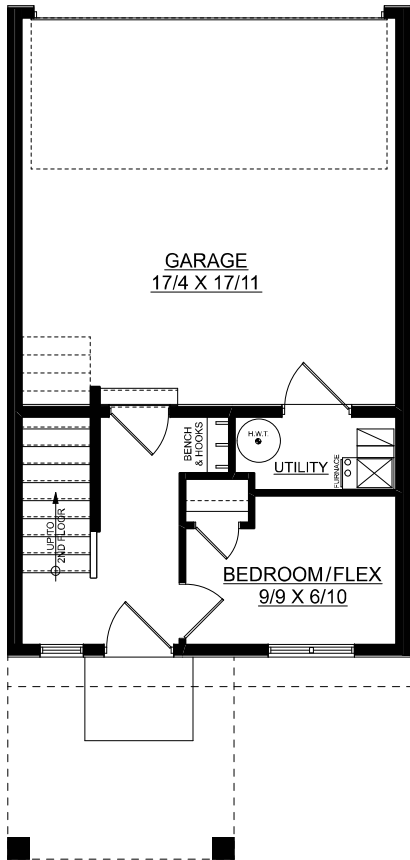

# VISTA

1355 sq. ft. | 3 bedrooms + 2.5 bathrooms

**MAIN FLOOR PLAN**  
179 SQ. FT.

**SECOND FLOOR PLAN**  
604 SQ. FT.

**THIRD FLOOR PLAN**  
572 SQ. FT.