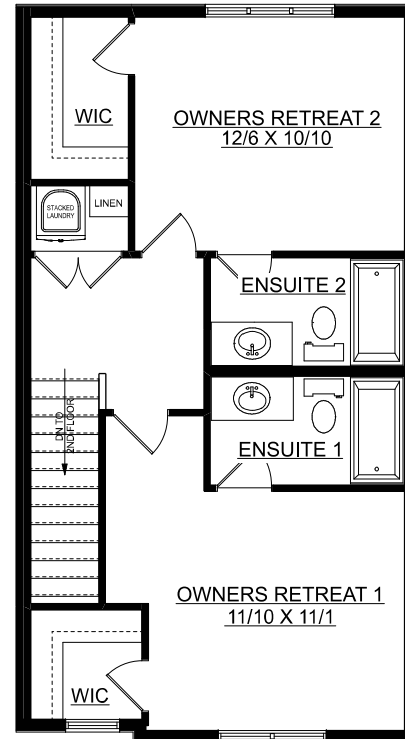

# VISTA

1355 sq. ft. | 3 bedrooms + 2.5 bathrooms

**MAIN FLOOR PLAN**  
179 SQ. FT.

**SECOND FLOOR PLAN**  
604 SQ. FT.

**THIRD FLOOR PLAN**  
572 SQ. FT.