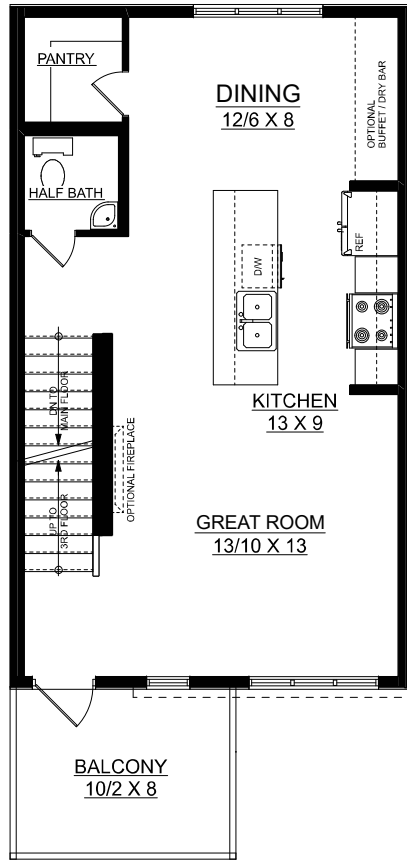

# VISTA

1355 sq. ft. | 3 bedrooms + 2.5 bathrooms

**MAIN FLOOR PLAN**  
179 SQ. FT.

**SECOND FLOOR PLAN**  
604 SQ. FT.

**THIRD FLOOR PLAN**  
572 SQ. FT.