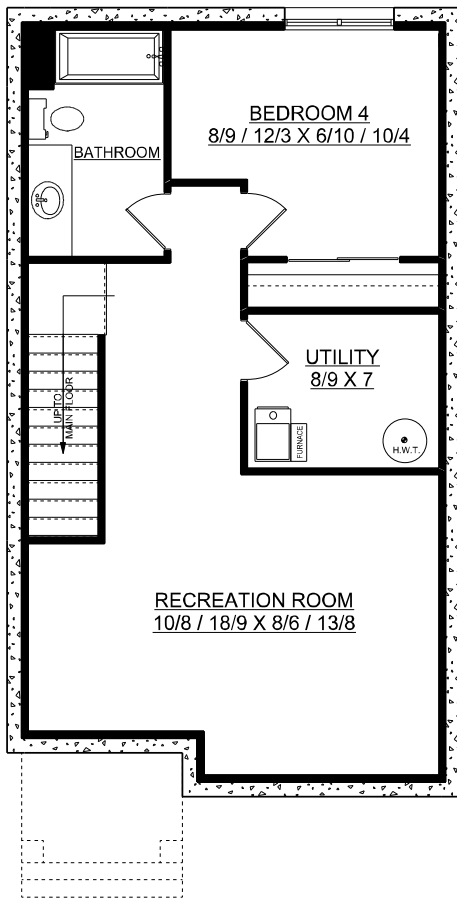

Virginia

1415 sq. ft.

3 bedrooms + 2.5 bathrooms

OPTIONAL BASEMENT PLAN
591 SQ. FT.

MAIN FLOOR PLAN
705 SQ. FT.

SECOND FLOOR PLAN
710 SQ. FT.