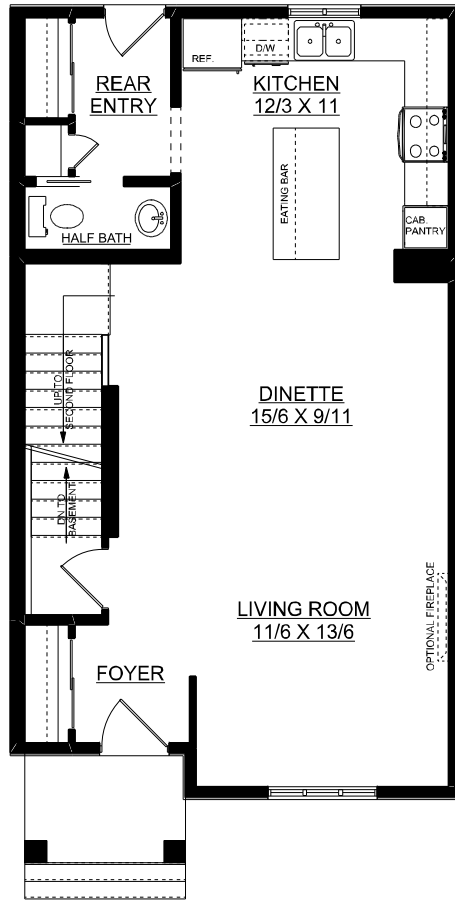

Virginia

1415 sq. ft.

3 bedrooms + 2.5 bathrooms

OPTIONAL BASEMENT PLAN
591 SQ. FT.

MAIN FLOOR PLAN
705 SQ. FT.

SECOND FLOOR PLAN
710 SQ. FT.