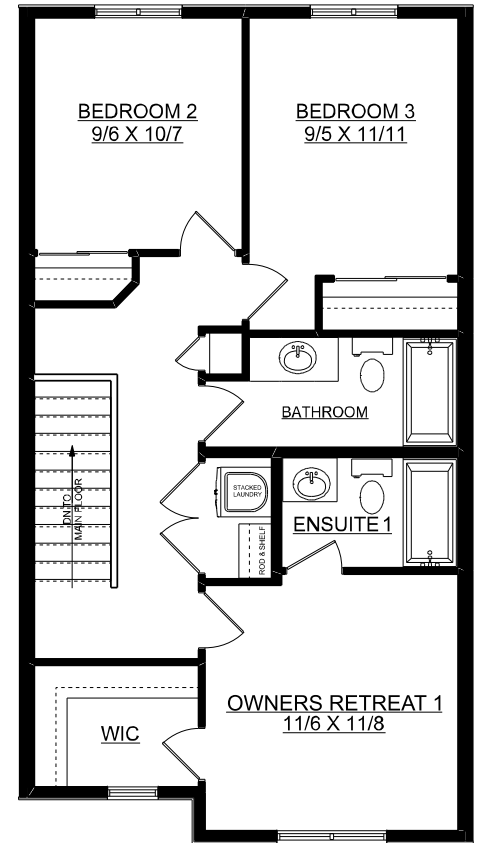

Virginia

1415 sq. ft.

3 bedrooms + 2.5 bathrooms

OPTIONAL BASEMENT PLAN
591 SQ. FT.

MAIN FLOOR PLAN
705 SQ. FT.

SECOND FLOOR PLAN
710 SQ. FT.