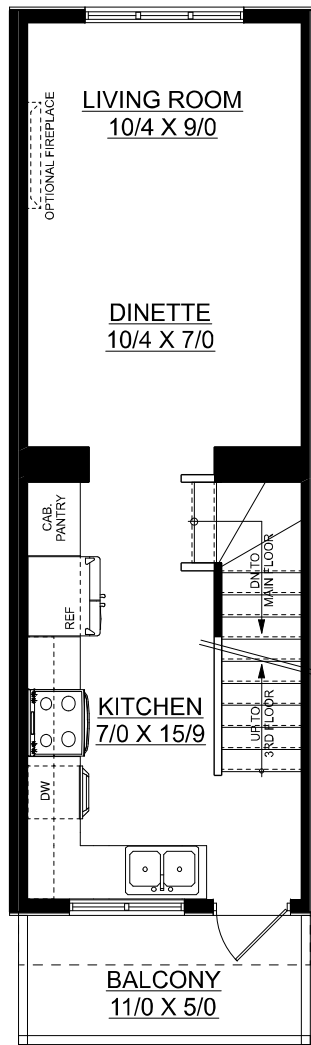

Nero II

908 sq. ft.

2 bedroom + 1.5 bathroom

MAIN FLOOR PLAN
171 SQ. FT.

SECOND FLOOR PLAN
374 SQ. FT.

THIRD FLOOR PLAN
363 SQ. FT.