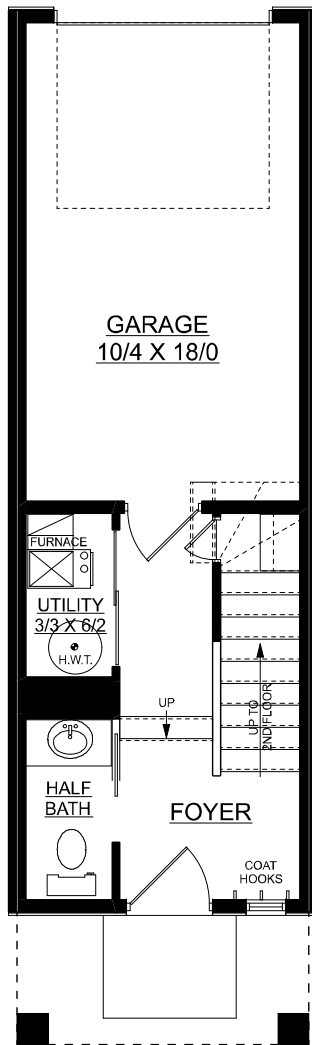

Nero II

908 sq. ft.

2 bedroom + 1.5 bathroom

MAIN FLOOR PLAN
171 SQ. FT.

SECOND FLOOR PLAN
374 SQ. FT.

THIRD FLOOR PLAN
363 SQ. FT.