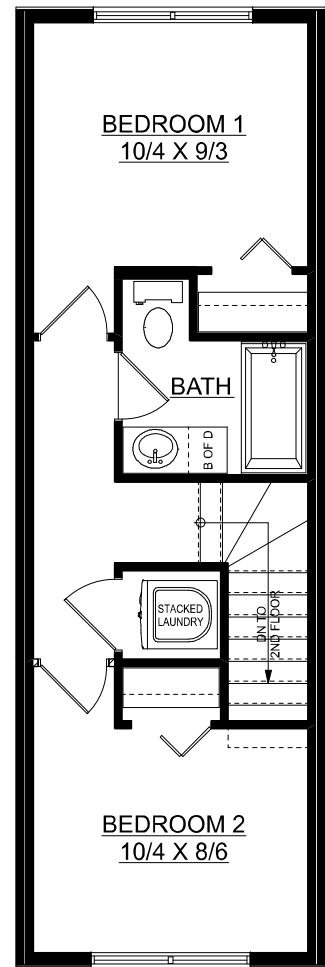

Nero II

908 sq. ft.

2 bedroom + 1.5 bathroom

MAIN FLOOR PLAN
171 SQ. FT.

SECOND FLOOR PLAN
374 SQ. FT.

THIRD FLOOR PLAN
363 SQ. FT.