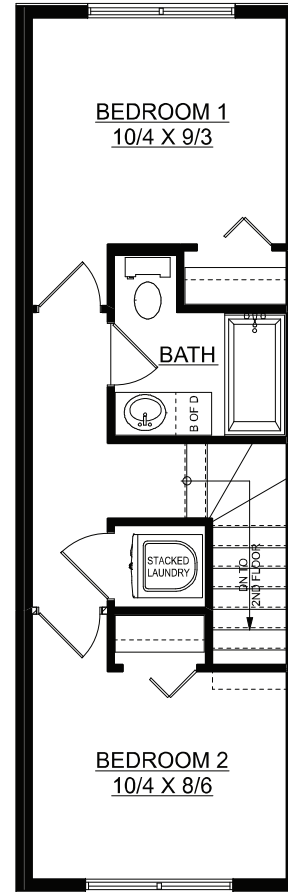

# NERO II

941 sq. ft. | 2 bedrooms + 1.5 bathrooms

**MAIN FLOOR PLAN**  
171 SQ. FT.

**SECOND FLOOR PLAN**  
407 SQ. FT.

**THIRD FLOOR PLAN**  
363 SQ. FT.