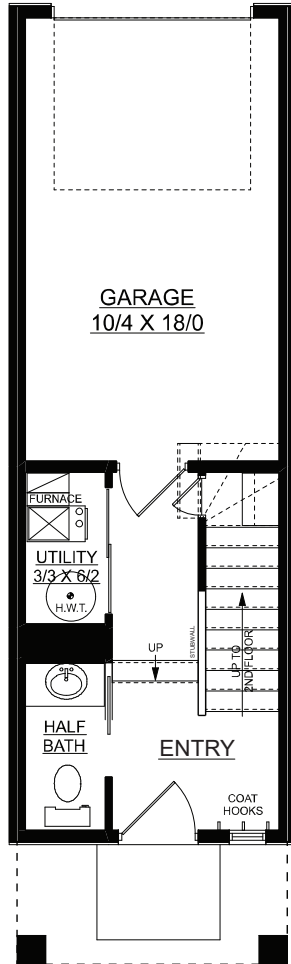

# NERO II

941 sq. ft. | 2 bedrooms + 1.5 bathrooms

**MAIN FLOOR PLAN**  
171 SQ. FT.

**SECOND FLOOR PLAN**  
407 SQ. FT.

**THIRD FLOOR PLAN**  
363 SQ. FT.