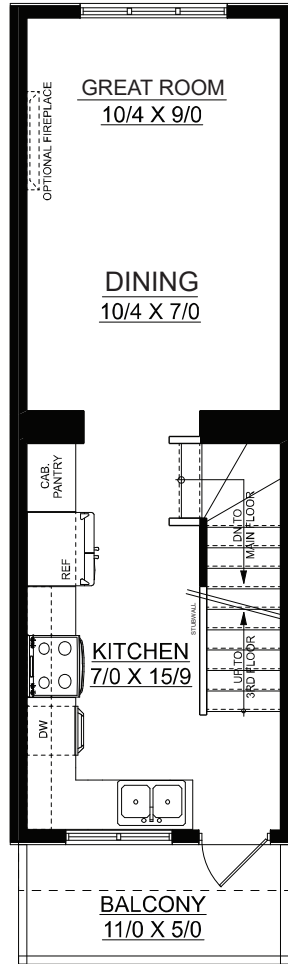

# NERO II

941 sq. ft. | 2 bedrooms + 1.5 bathrooms

**MAIN FLOOR PLAN**  
171 SQ. FT.

**SECOND FLOOR PLAN**  
407 SQ. FT.

**THIRD FLOOR PLAN**  
363 SQ. FT.