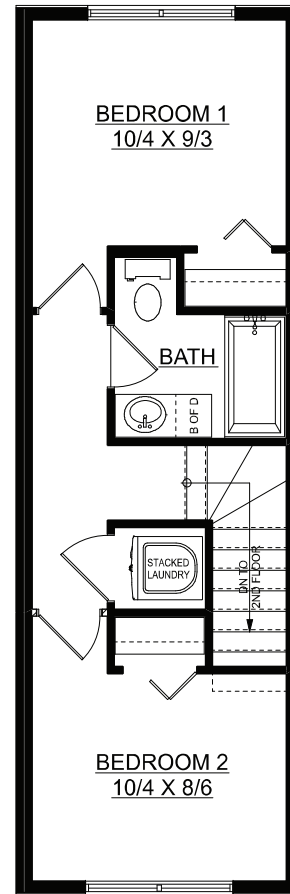

NERO II

908 sq. ft. | 2 bedrooms + 1.5 bathrooms

MAIN FLOOR PLAN
171 SQ. FT.

SECOND FLOOR PLAN
374 SQ. FT.

THIRD FLOOR PLAN
363 SQ. FT.