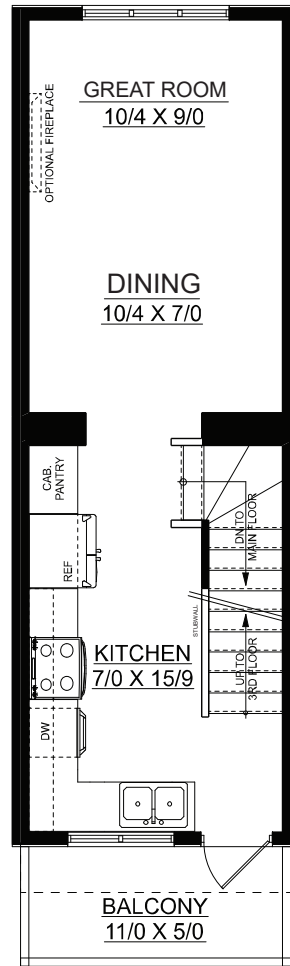

NERO II

908 sq. ft. | 2 bedrooms + 1.5 bathrooms

MAIN FLOOR PLAN
171 SQ. FT.

SECOND FLOOR PLAN
374 SQ. FT.

THIRD FLOOR PLAN
363 SQ. FT.