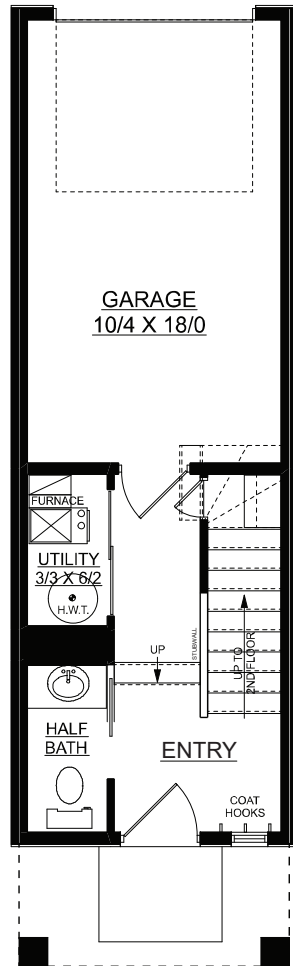

NERO II

908 sq. ft. | 2 bedrooms + 1.5 bathrooms

MAIN FLOOR PLAN
171 SQ. FT.

SECOND FLOOR PLAN
374 SQ. FT.

THIRD FLOOR PLAN
363 SQ. FT.