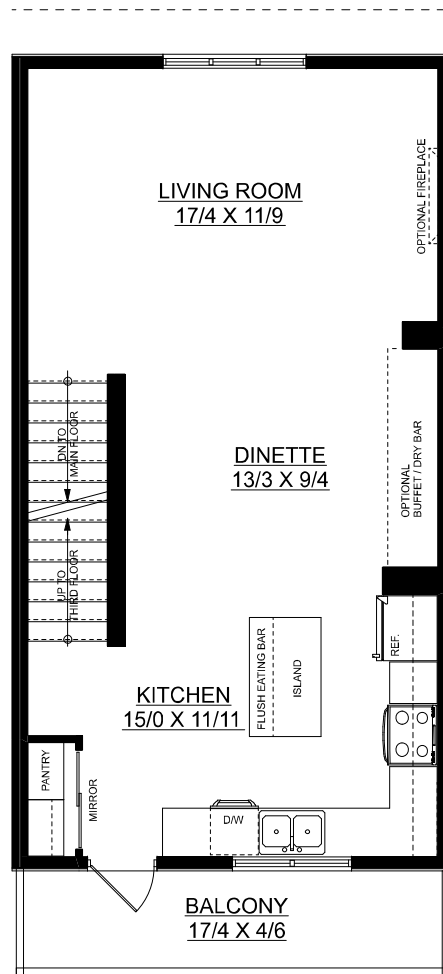

Madelyn

1433 sq. ft.

4 bedrooms + 2.5 bathrooms

MAIN FLOOR PLAN
210 SQ. FT.

SECOND FLOOR PLAN
612 SQ. FT.

THIRD FLOOR PLAN
611 SQ. FT.