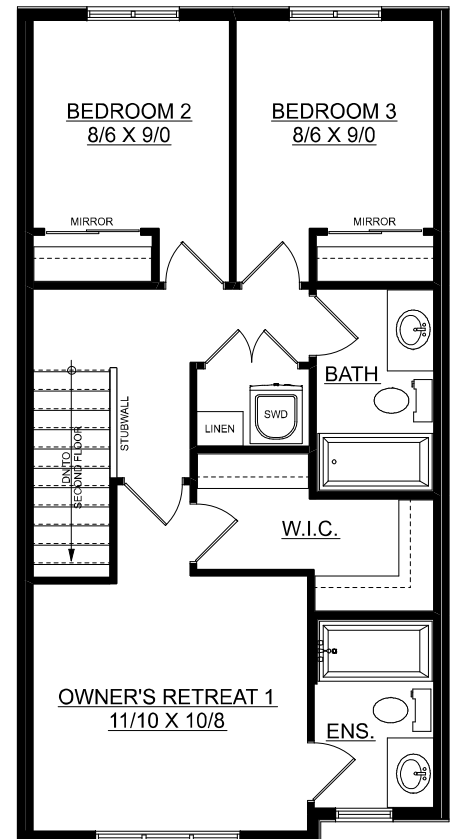

Madelyn

1433 sq. ft.

4 bedrooms + 2.5 bathrooms

MAIN FLOOR PLAN
210 SQ. FT.

SECOND FLOOR PLAN
612 SQ. FT.

THIRD FLOOR PLAN
611 SQ. FT.