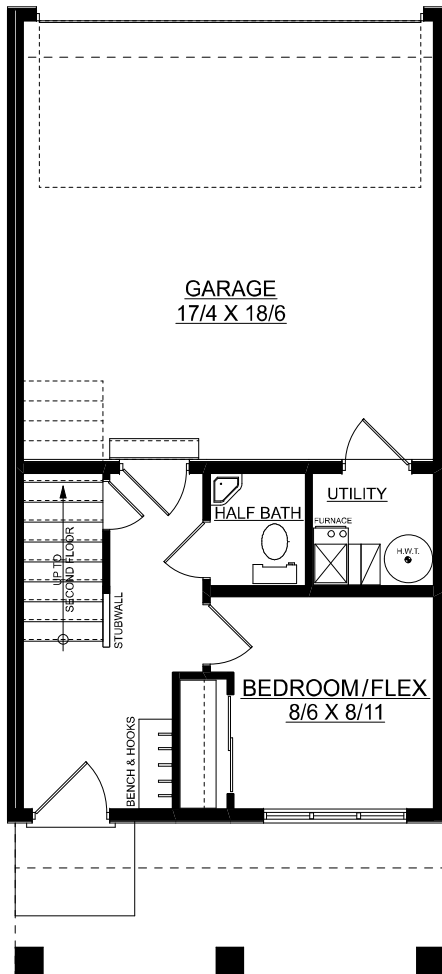

Madelyn

1433 sq. ft.

4 bedrooms + 2.5 bathrooms

MAIN FLOOR PLAN
210 SQ. FT.

SECOND FLOOR PLAN
612 SQ. FT.

THIRD FLOOR PLAN
611 SQ. FT.