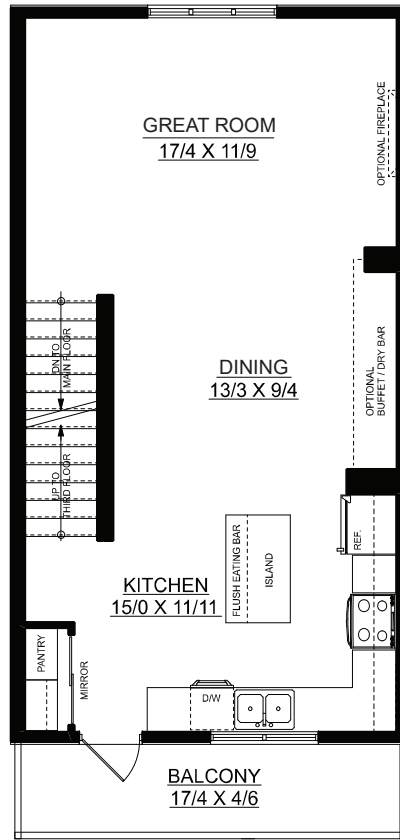

MADELYN

1501 sq. ft. | 4 bedrooms + 2.5 bathrooms

MAIN FLOOR PLAN
246 SQ. FT.

SECOND FLOOR PLAN
644 SQ. FT.

THIRD FLOOR PLAN
611 SQ. FT.