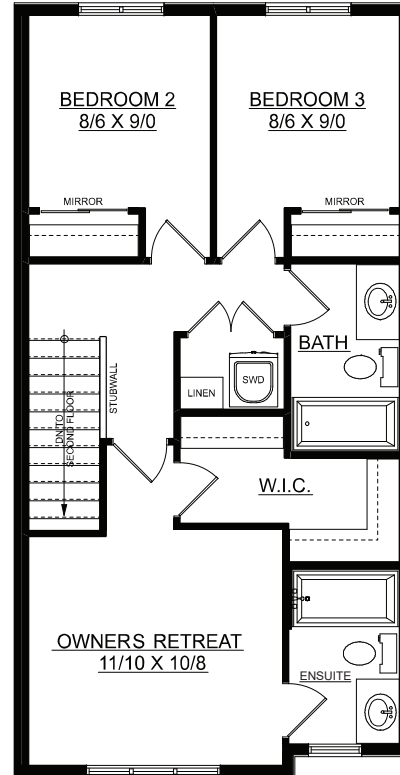

MADELYN

1501 sq. ft. | 4 bedrooms + 2.5 bathrooms

MAIN FLOOR PLAN
246 SQ. FT.

SECOND FLOOR PLAN
644 SQ. FT.

THIRD FLOOR PLAN
611 SQ. FT.