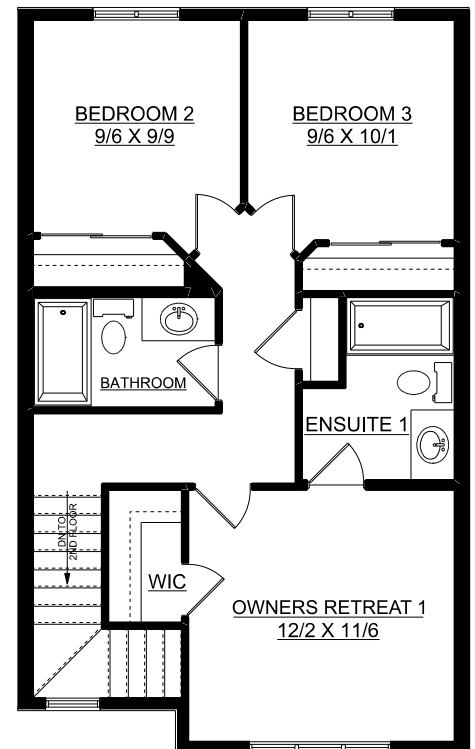

Lombard

1432 sq. ft.

3 bedrooms + 2.5 bathrooms

MAIN FLOOR PLAN
182 SQ. FT.

SECOND FLOOR PLAN
640 SQ. FT.

THIRD FLOOR PLAN
610 SQ. FT.