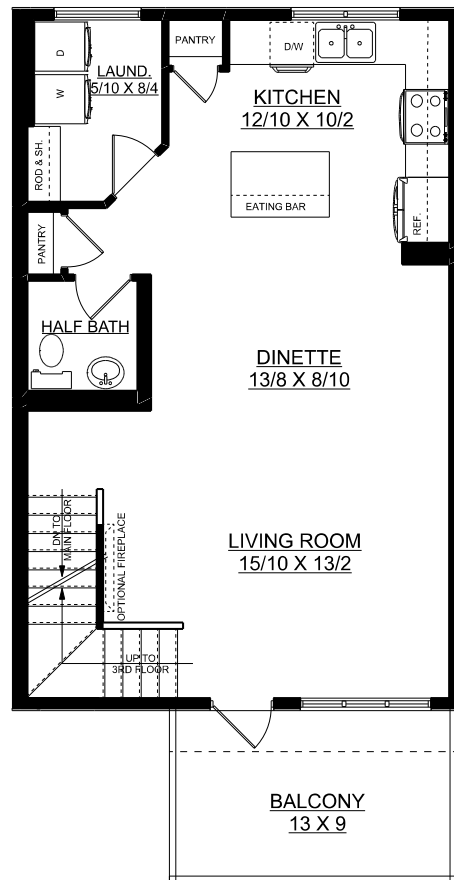

Lombard

1432 sq. ft.

3 bedrooms + 2.5 bathrooms

MAIN FLOOR PLAN
182 SQ. FT.

SECOND FLOOR PLAN
640 SQ. FT.

THIRD FLOOR PLAN
610 SQ. FT.