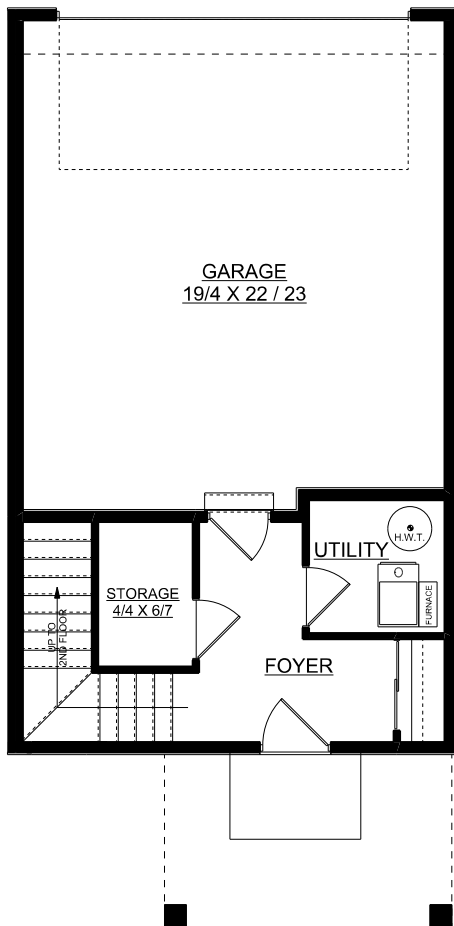

Lombard

1432 sq. ft.

3 bedrooms + 2.5 bathrooms

MAIN FLOOR PLAN
182 SQ. FT.

SECOND FLOOR PLAN
640 SQ. FT.

THIRD FLOOR PLAN
610 SQ. FT.