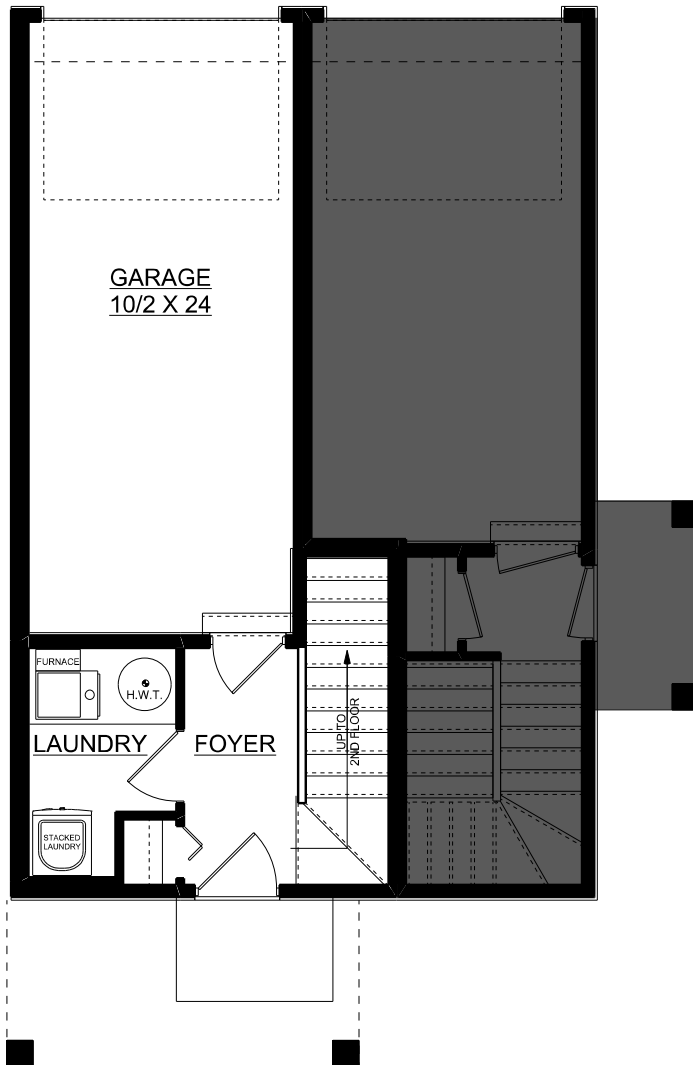

Juniper

715 sq. ft.

1 bedroom + 1 bathroom

MAIN FLOOR PLAN
159 SQ. FT.

SECOND FLOOR PLAN
556 SQ. FT.