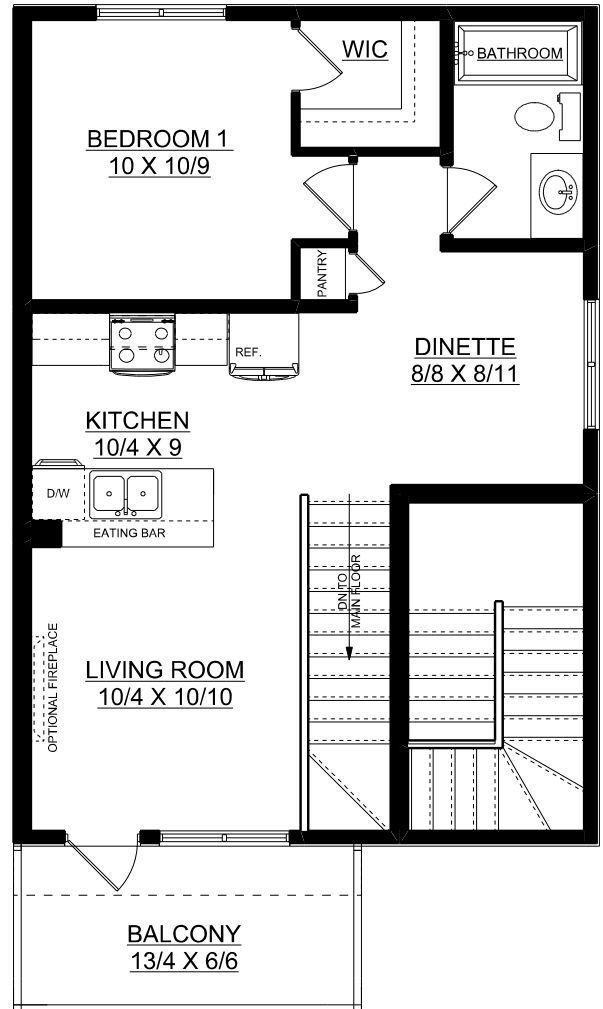

Juniper

715 sq. ft.

1 bedroom + 1 bathroom

MAIN FLOOR PLAN
159 SQ. FT.

SECOND FLOOR PLAN
556 SQ. FT.