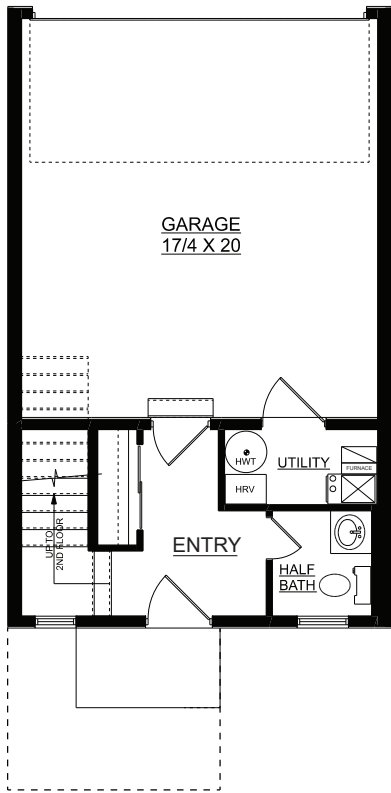

HARLOW

1311 sq. ft. | 3 bedrooms + 2.5 bathrooms

MAIN FLOOR PLAN
152 SQ. FT.

SECOND FLOOR PLAN
577 SQ. FT.

THIRD FLOOR PLAN
582 SQ. FT.