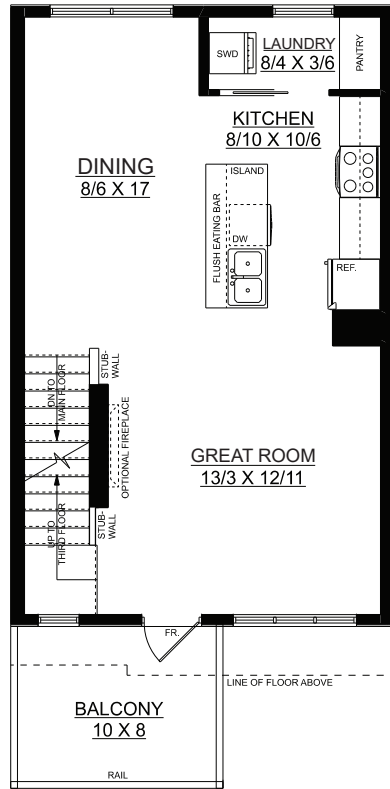

HARLOW

1311 sq. ft. | 3 bedrooms + 2.5 bathrooms

MAIN FLOOR PLAN
152 SQ. FT.

SECOND FLOOR PLAN
577 SQ. FT.

THIRD FLOOR PLAN
582 SQ. FT.