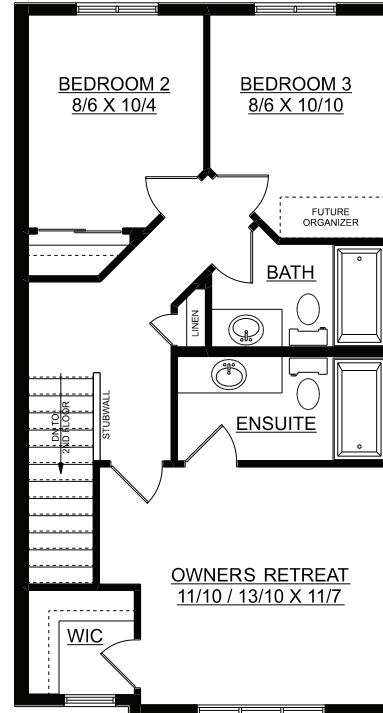

HARLOW

1311 sq. ft. | 3 bedrooms + 2.5 bathrooms

MAIN FLOOR PLAN
152 SQ. FT.

SECOND FLOOR PLAN
577 SQ. FT.

THIRD FLOOR PLAN
582 SQ. FT.