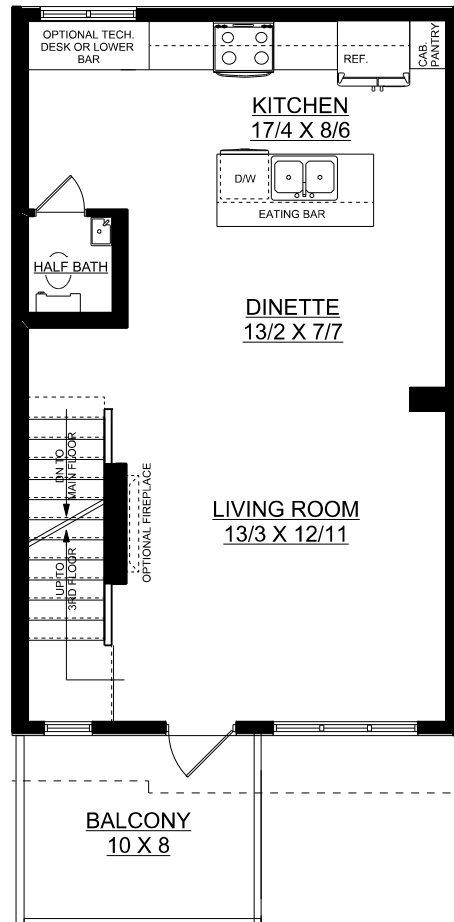

Harley

1256 sq. ft.

3 bedrooms + 2.5 bathrooms

MAIN FLOOR PLAN
134 SQ. FT.

SECOND FLOOR PLAN
540 SQ. FT.

THIRD FLOOR PLAN
582 SQ. FT.