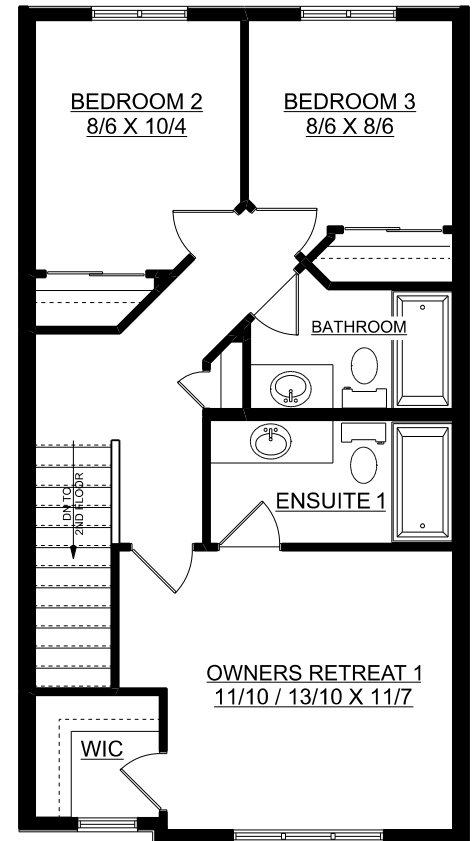

Harley

1256 sq. ft.

3 bedrooms + 2.5 bathrooms

MAIN FLOOR PLAN
134 SQ. FT.

SECOND FLOOR PLAN
540 SQ. FT.

THIRD FLOOR PLAN
582 SQ. FT.