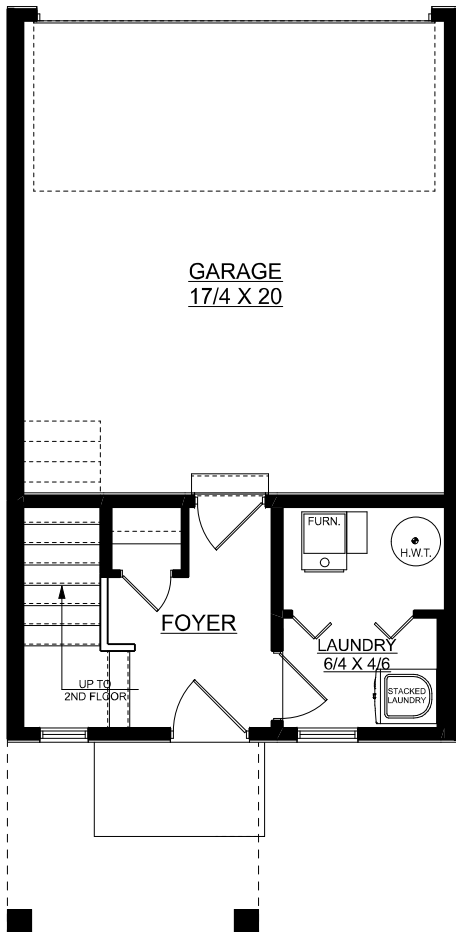

Harley

1256 sq. ft.

3 bedrooms + 2.5 bathrooms

MAIN FLOOR PLAN
134 SQ. FT.

SECOND FLOOR PLAN
540 SQ. FT.

THIRD FLOOR PLAN
582 SQ. FT.