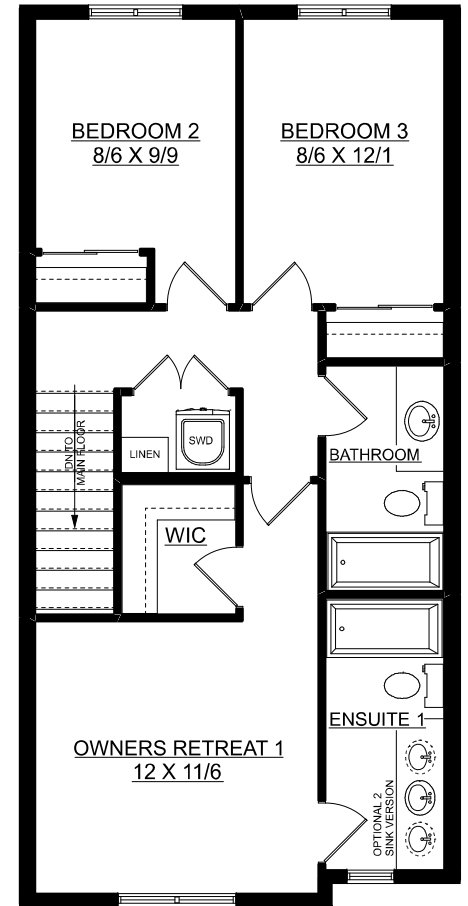

Georgia

1279 sq. ft.

3 bedrooms + 2.5 bathrooms

OPTIONAL BASEMENT PLAN
469 SQ. FT.

MAIN FLOOR PLAN
630 SQ. FT.

SECOND FLOOR PLAN
649 SQ. FT.