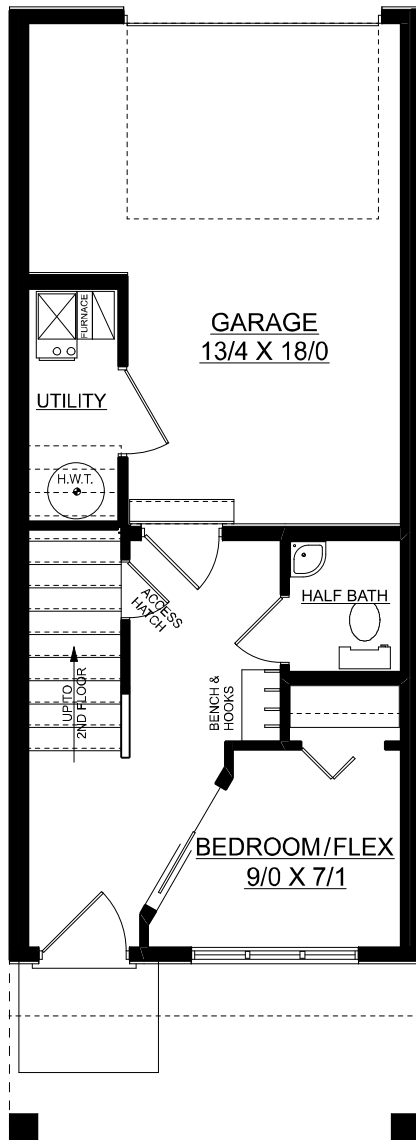

# Gabriel

1098 sq. ft.

3 bedrooms + 2.5 bathrooms

**MAIN FLOOR PLAN**  
176 SQ. FT.

**SECOND FLOOR PLAN**  
476 SQ. FT.

**THIRD FLOOR PLAN**  
446 SQ. FT.