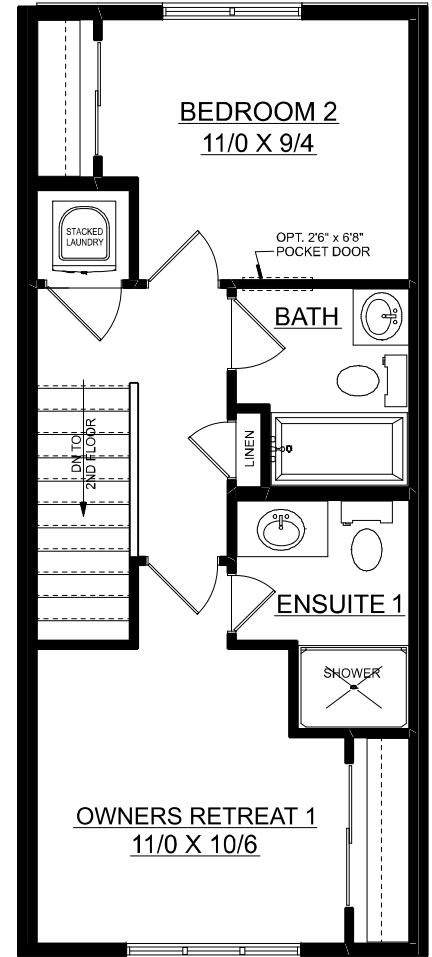

# Gabriel

1098 sq. ft.

3 bedrooms + 2.5 bathrooms

**MAIN FLOOR PLAN**  
176 SQ. FT.

**SECOND FLOOR PLAN**  
476 SQ. FT.

**THIRD FLOOR PLAN**  
446 SQ. FT.