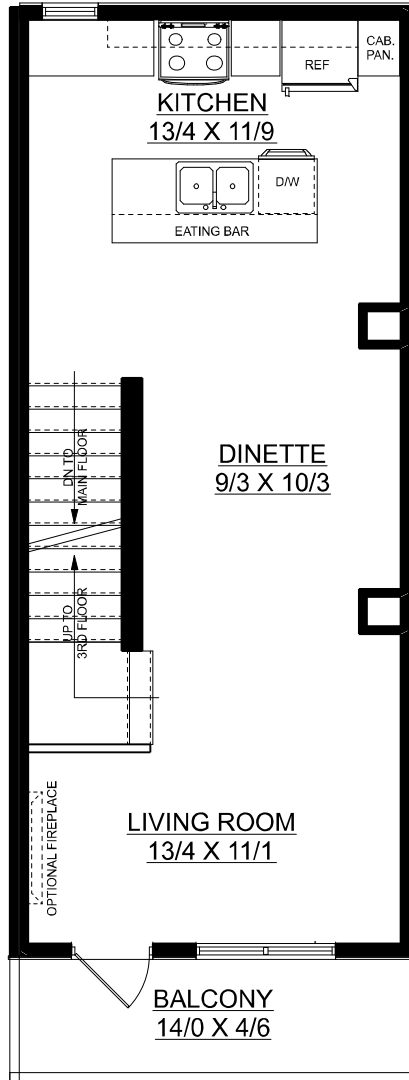

# Gabriel

1098 sq. ft.

3 bedrooms + 2.5 bathrooms

**MAIN FLOOR PLAN**  
176 SQ. FT.

**SECOND FLOOR PLAN**  
476 SQ. FT.

**THIRD FLOOR PLAN**  
446 SQ. FT.