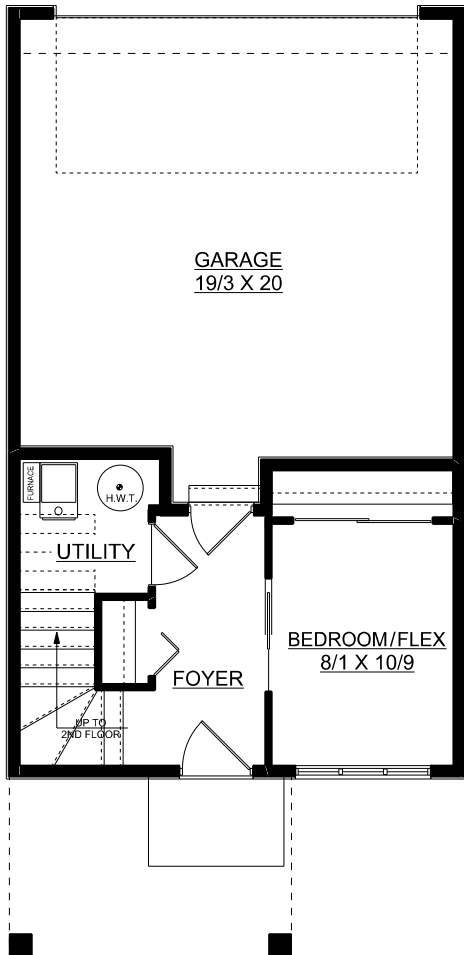

Essex

1510 sq. ft.

3 bedrooms + 2.5 bathrooms

MAIN FLOOR PLAN
247 SQ. FT.

SECOND FLOOR PLAN
640 SQ. FT.

THIRD FLOOR PLAN
623 SQ. FT.