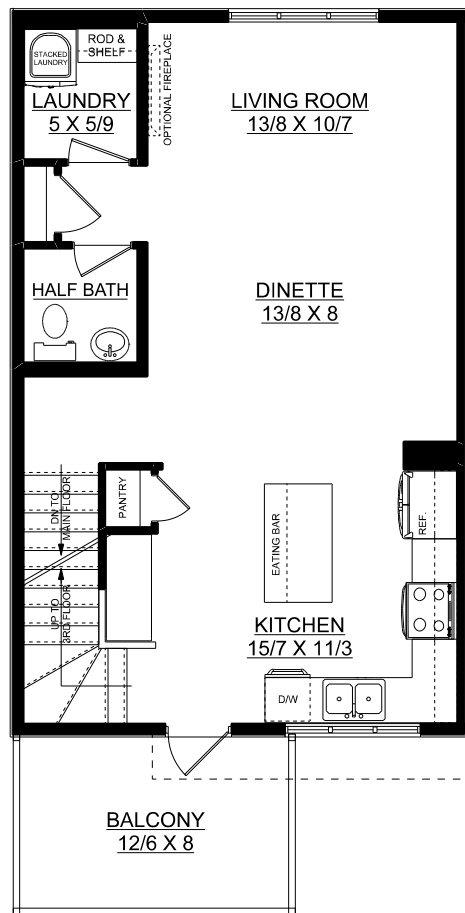

Essex

1510 sq. ft.

3 bedrooms + 2.5 bathrooms

MAIN FLOOR PLAN
247 SQ. FT.

SECOND FLOOR PLAN
640 SQ. FT.

THIRD FLOOR PLAN
623 SQ. FT.