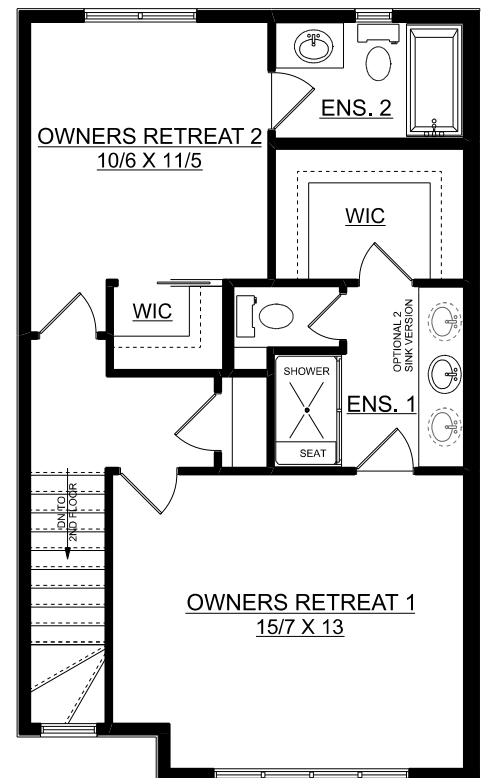

Essex

1510 sq. ft.

3 bedrooms + 2.5 bathrooms

MAIN FLOOR PLAN
247 SQ. FT.

SECOND FLOOR PLAN
640 SQ. FT.

THIRD FLOOR PLAN
623 SQ. FT.