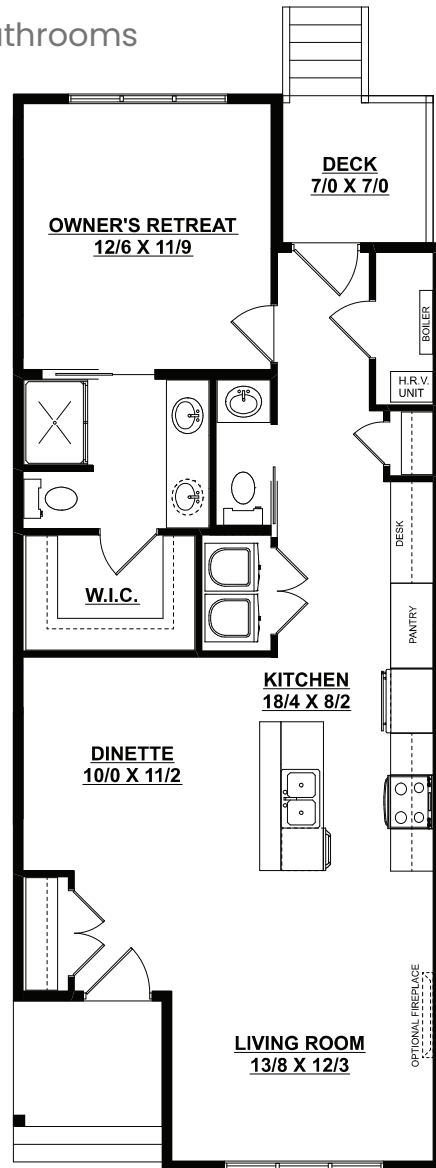

# CANMORE

902 sq. ft. | 1 bedroom + 1.5 bathrooms

**MAIN FLOOR PLAN**  
**902 SQ. FT.**