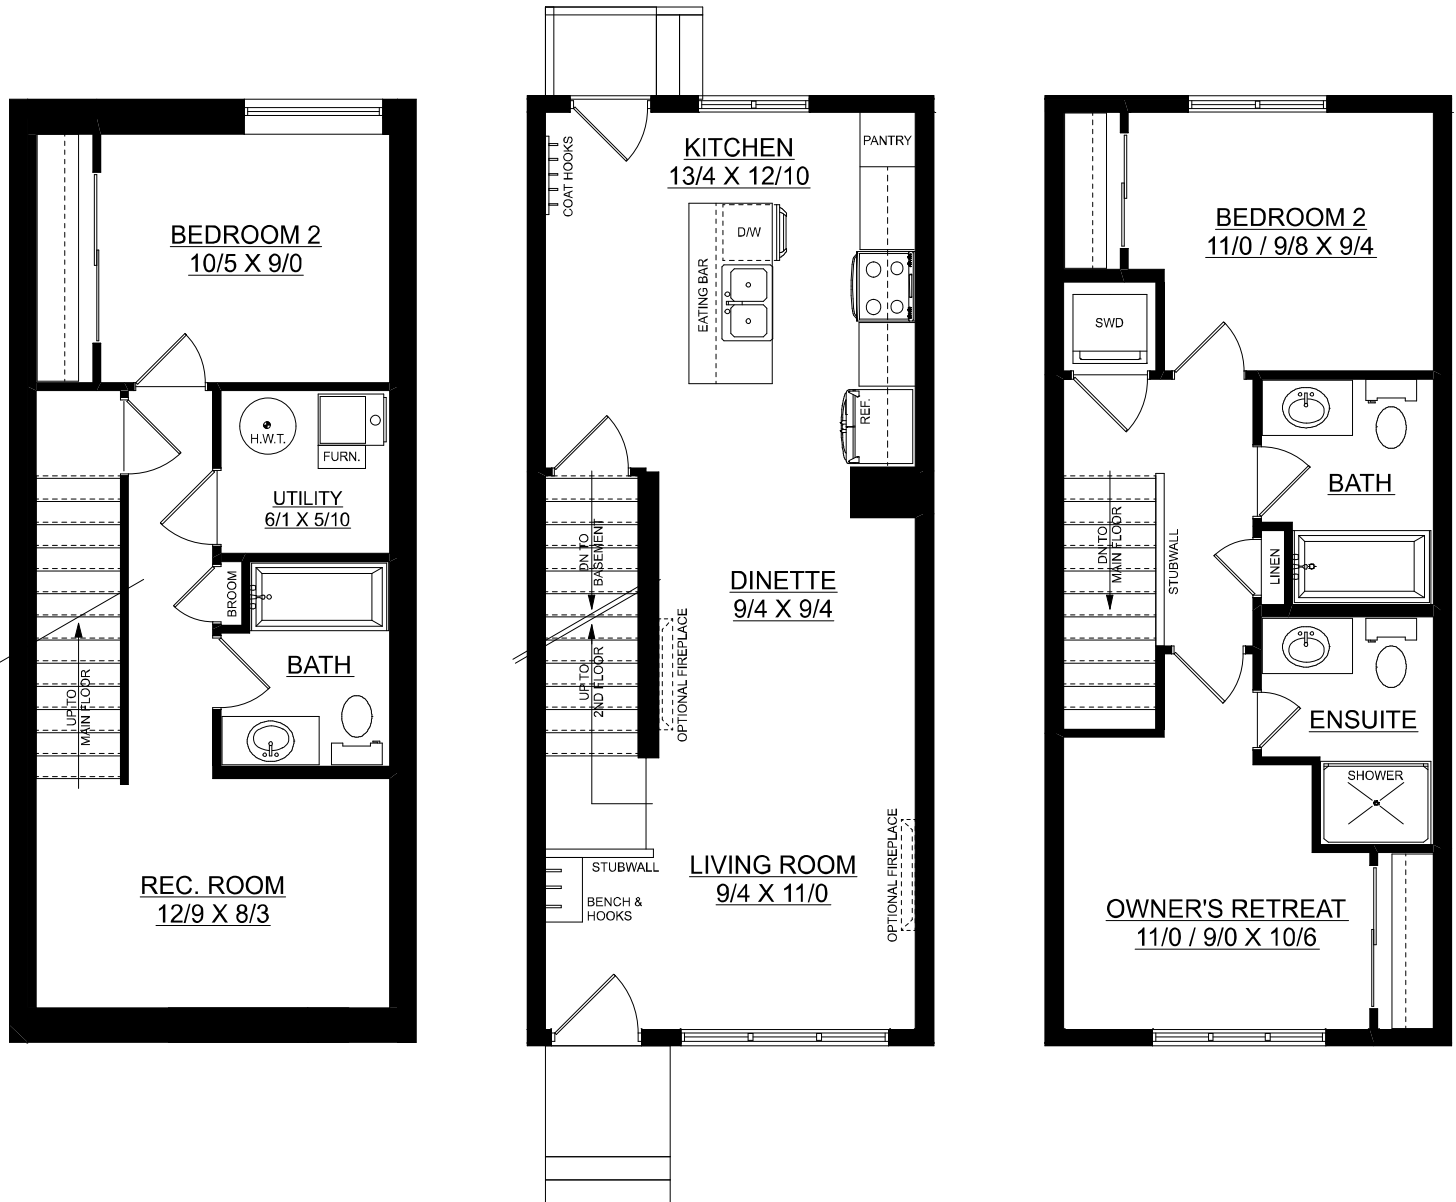

Brooke

922 sq. ft.

2 bedrooms + 2 bathrooms

OPTIONAL BASEMENT PLAN
400 SQ. FT.

MAIN FLOOR PLAN
476 SQ. FT.

SECOND FLOOR PLAN
446 SQ. FT.