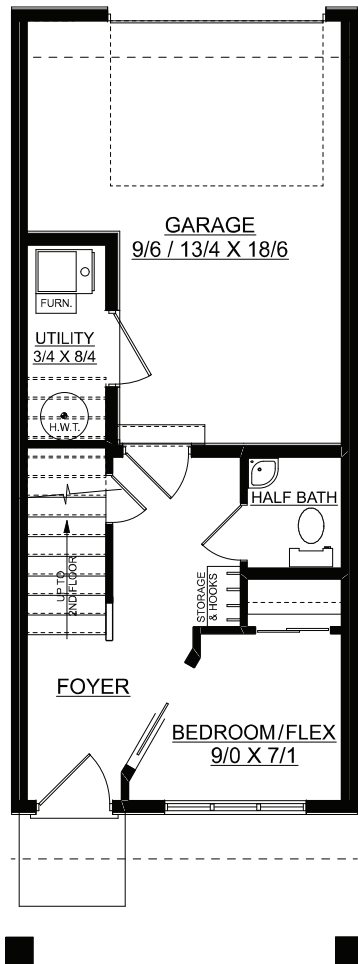

ABBHEY

1098 sq. ft. | 3 bedrooms + 2.5 bathrooms

MAIN FLOOR PLAN
176 SQ. FT.

SECOND FLOOR PLAN
476 SQ. FT.

THIRD FLOOR PLAN
446 SQ. FT.