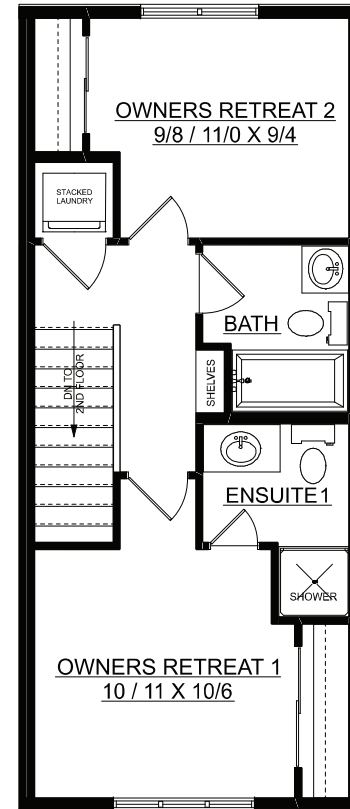

ABBHEY

1098 sq. ft. | 3 bedrooms + 2.5 bathrooms

MAIN FLOOR PLAN
176 SQ. FT.

SECOND FLOOR PLAN
476 SQ. FT.

THIRD FLOOR PLAN
446 SQ. FT.