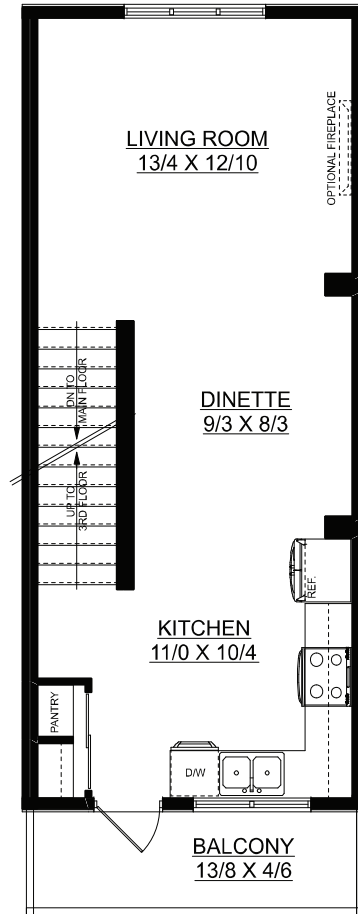

ABBHEY

1098 sq. ft. | 3 bedrooms + 2.5 bathrooms

MAIN FLOOR PLAN
176 SQ. FT.

SECOND FLOOR PLAN
476 SQ. FT.

THIRD FLOOR PLAN
446 SQ. FT.