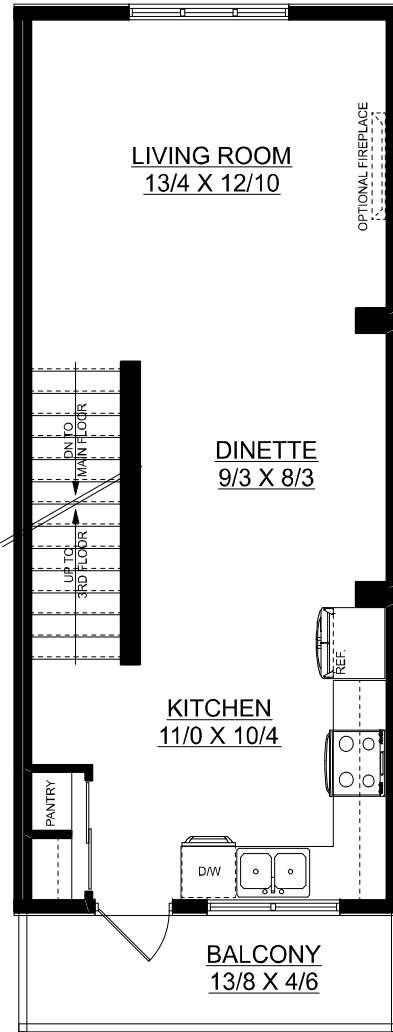

Abbey

1098 sq. ft.

3 bedrooms + 2.5 bathrooms

MAIN FLOOR PLAN
176 SQ. FT.

SECOND FLOOR PLAN
476 SQ. FT.

THIRD FLOOR PLAN
446 SQ. FT.