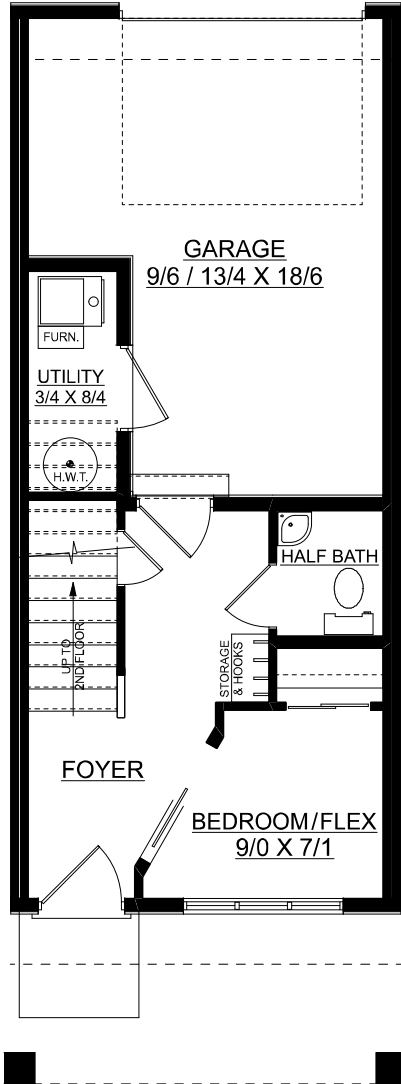

Abbey

1098 sq. ft.

3 bedrooms + 2.5 bathrooms

MAIN FLOOR PLAN
176 SQ. FT.

SECOND FLOOR PLAN
476 SQ. FT.

THIRD FLOOR PLAN
446 SQ. FT.