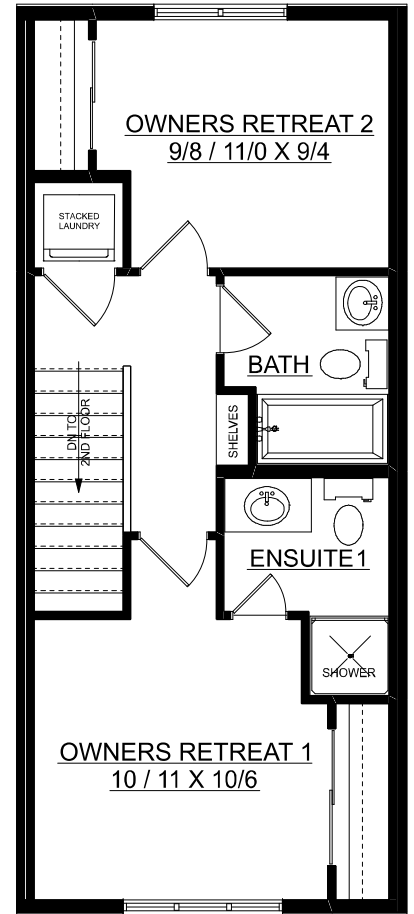

Abbey

1098 sq. ft.

3 bedrooms + 2.5 bathrooms

MAIN FLOOR PLAN
176 SQ. FT.

SECOND FLOOR PLAN
476 SQ. FT.

THIRD FLOOR PLAN
446 SQ. FT.