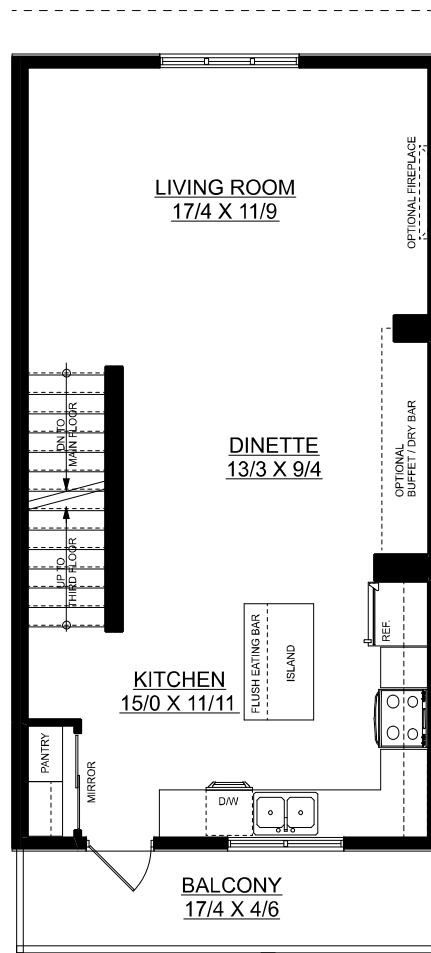

# Madelyn II

1433 sq. ft.

4 bedrooms + 2.5 bathrooms

**MAIN FLOOR PLAN**  
210 SQ. FT.

**SECOND FLOOR PLAN**  
612 SQ. FT.

**THIRD FLOOR PLAN**  
611 SQ. FT.