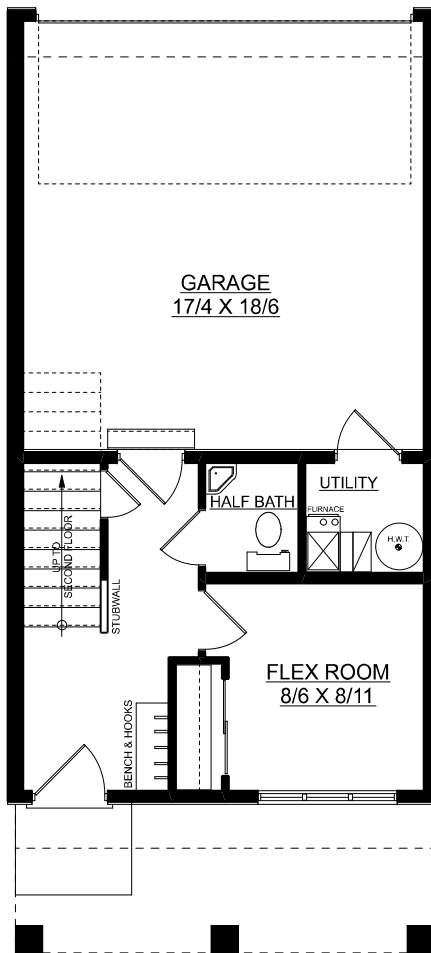

# Madelyn II

1433 sq. ft.

4 bedrooms + 2.5 bathrooms

**MAIN FLOOR PLAN**  
210 SQ. FT.

**SECOND FLOOR PLAN**  
612 SQ. FT.

**THIRD FLOOR PLAN**  
611 SQ. FT.