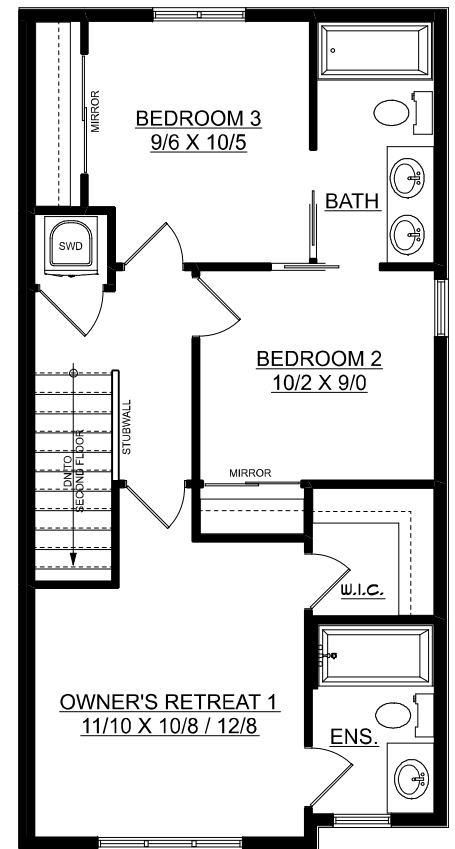

# Madelyn II

1433 sq. ft.

4 bedrooms + 2.5 bathrooms

**MAIN FLOOR PLAN**  
210 SQ. FT.

**SECOND FLOOR PLAN**  
612 SQ. FT.

**THIRD FLOOR PLAN**  
611 SQ. FT.